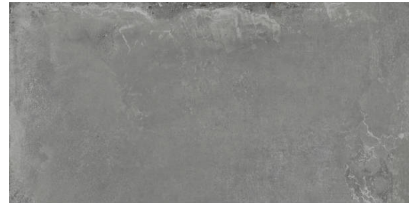

## SERIES BRIDGES

---

Concrete | | Porcelain

Qualis Ceramica Bridges renews and enhances any space with its cement look and modern, industrial style.

## PRODUCTS

**Whitestone White 24x48**  
24"x48" | Porcelain

**Williamsburg Taupe 24x48**  
24"x48" | Porcelain

**Verrazzano Dark 24x48**  
24"x48" | Porcelain

**Goethals Grey 24x48**  
24"x48" | Porcelain