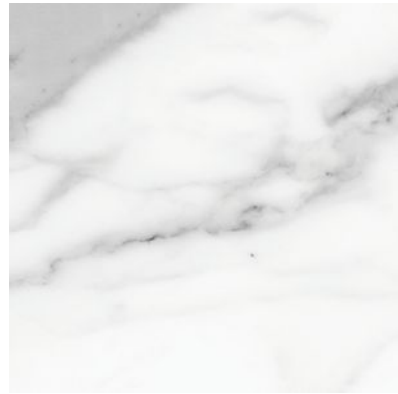

GRAPHIC VARIETY