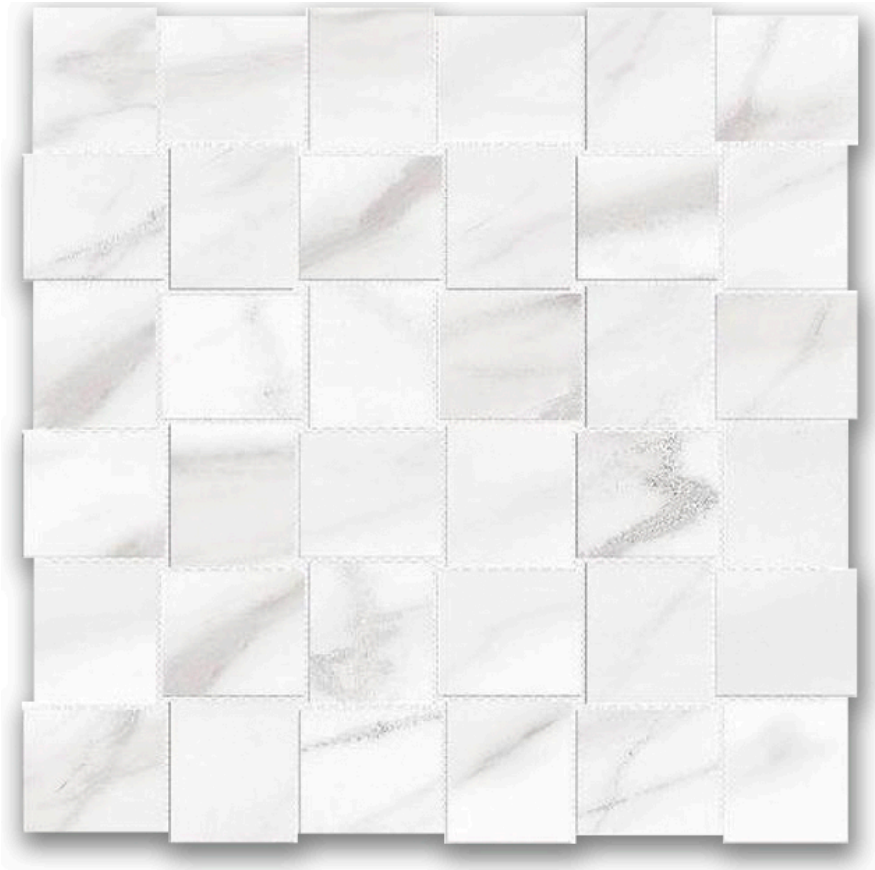

### TECHNICAL DATA

CODE: QUAD-IF-M1N  
NAME: Matte 2X2 Infatuation Basketweave Mosaic  
SIZE: 12"x12"  
SERIES: Ardor  
FINISH: Matt  
LOOK: Marble Look  
BILLING UNIT: SF  
EDGE: Rectified  
FAMILY: Tile  
FROST RESISTANCE: Yes  
MOSAIC CHIP SIZE: 2"x2"  
STYLE: Contemporary  
SUITABLE FOR: Backsplash|Indoor  
TYPOLOGY: Porcelain  
TYPE OF PIECE: Mosaic  
USE: Floor and Wall