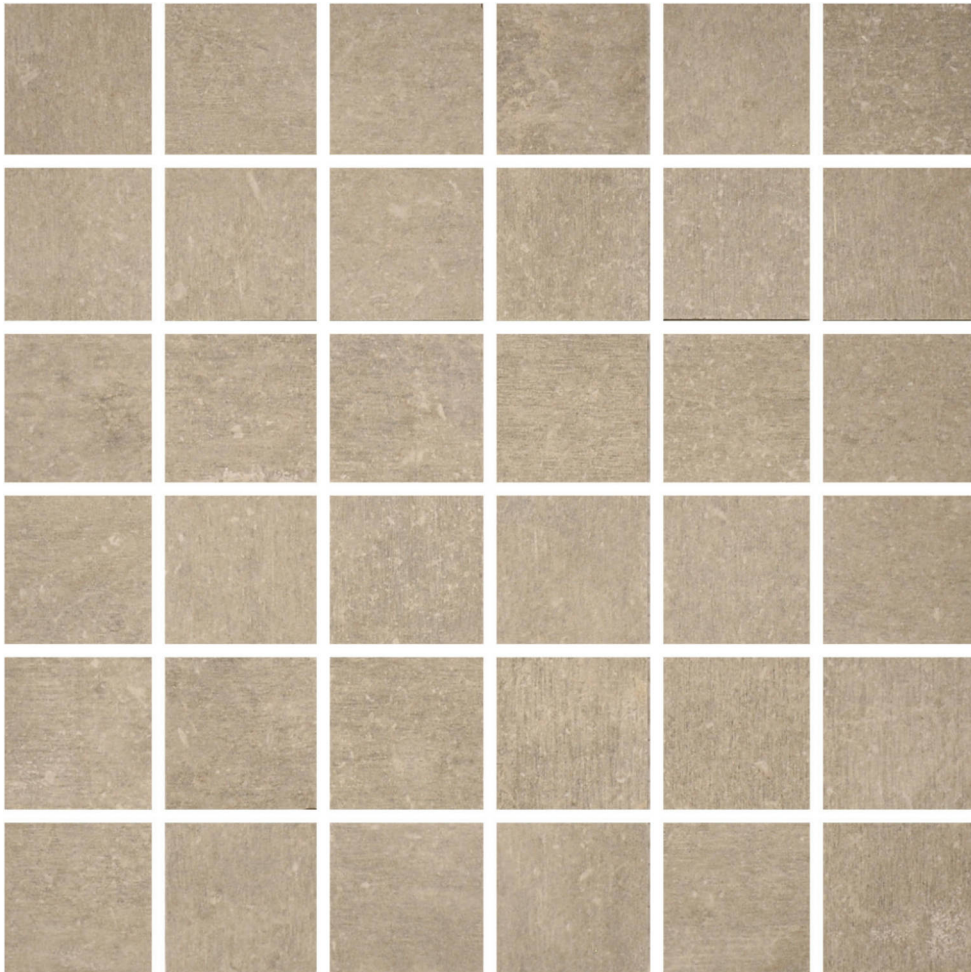

Tiles by Kia

PRODUCT
CLAY 2X2 MOSAIC

Tile | 12"x12" | Glazed Porcelain

GRAPHIC VARIETY

TECHNICAL DATA

CODE: QUPO-CL-M
NAME: Clay 2X2 Mosaic
SIZE: 12"x12"
SERIES: Portland
FINISH: Matt
LOOK: Concrete
BILLING UNIT: SF
FAMILY: Tile
FROST RESISTANCE: Yes
MOSAIC CHIP SIZE: 2"x2"
SHADE VARIATION: V3
STYLE: Contemporary
SUITABLE FOR: Indoor
TYPOLOGY: Glazed Porcelain
TYPE OF PIECE: Mosaic
USE: Floor and Wall