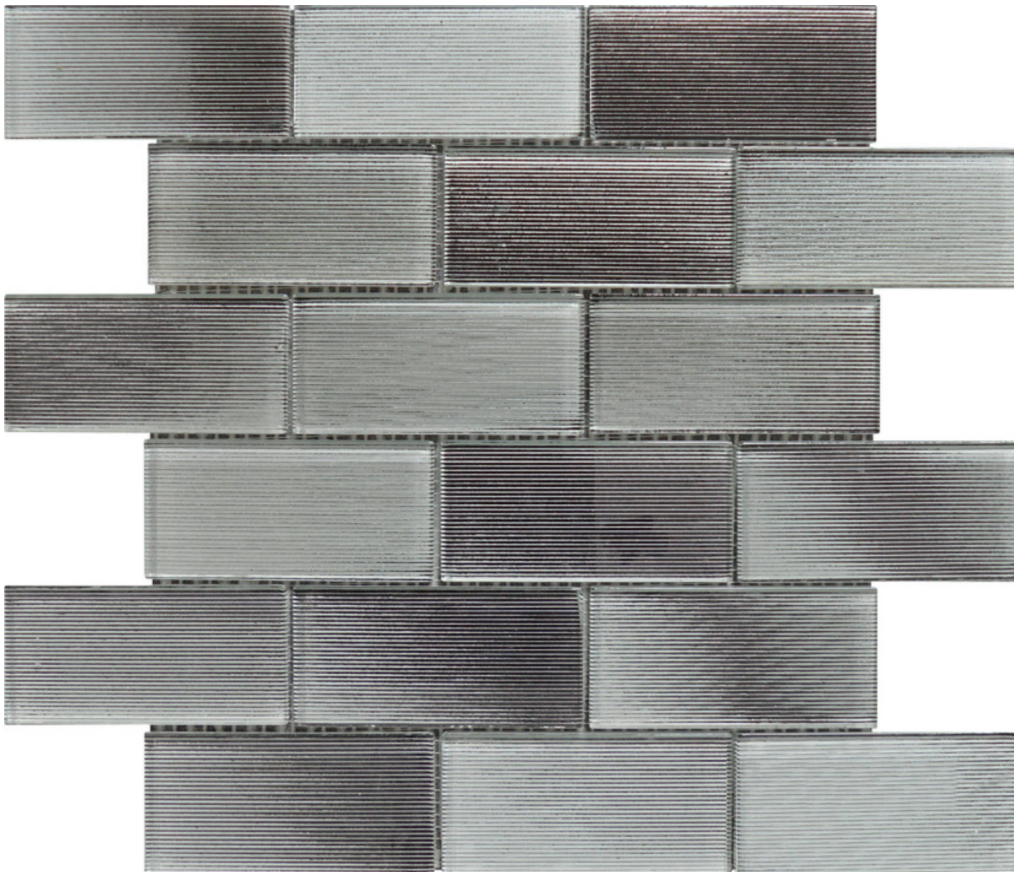

### 2\X4\" LINEAR LIGHT GREY GLASS BRICK PATTERN MOSAIC

---

Mosaic and Decorative Tile | 12"x12" | Glass

### TECHNICAL DATA

CODE: RVCHAWV052  
NAME: 2"X4" Linear Light Grey Glass Brick Pattern Mosaic  
SIZE: 12"x12"  
SERIES: Chelsea Collection  
LOOK: Multi-Look Mosaics  
BILLING UNIT: SH  
FAMILY: Mosaic and Decorative Tile  
SUITABLE FOR: Backsplash,Indoor,Outdoor,Shower,Pool  
TYPOLOGY: Glass  
TYPE OF PIECE: Mosaic  
USE: Wall only