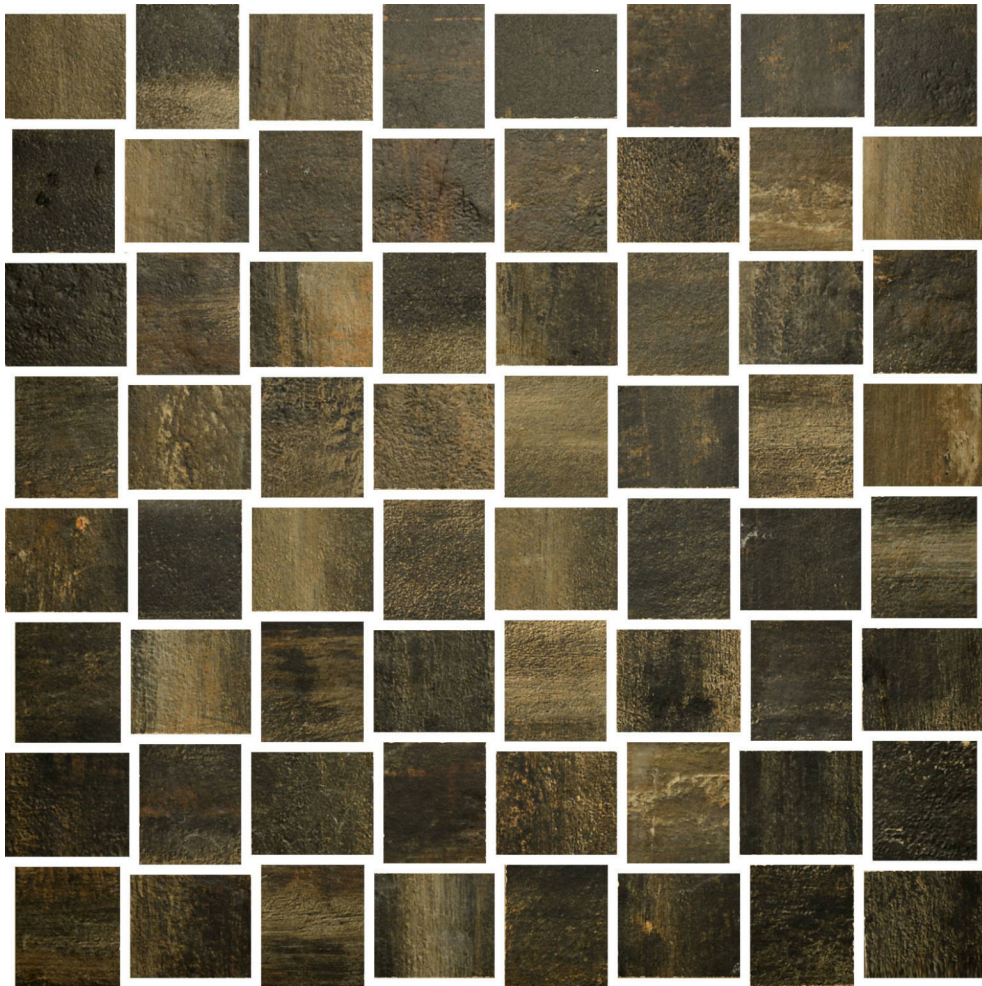

Tiles by Kia

PRODUCT
TAURUS NERO 12X12 MOSAIC

Tile | 12"x12" | Porcelain

GRAPHIC VARIETY

TECHNICAL DATA

CODE: QUIN-TA-M
NAME: Taurus Nero 12X12 Mosaic
SIZE: 12"x12"
SERIES: Infinity
FINISH: Matt
LOOK: Stone Look
BILLING UNIT: SH
FAMILY: Tile
FROST RESISTANCE: Yes
MOSAIC CHIP SIZE: Mesh-Mounted
STYLE: Contemporary
SUITABLE FOR: Indoor
TYPOLOGY: Porcelain
TYPE OF PIECE: Mosaic
USE: Floor and Wall