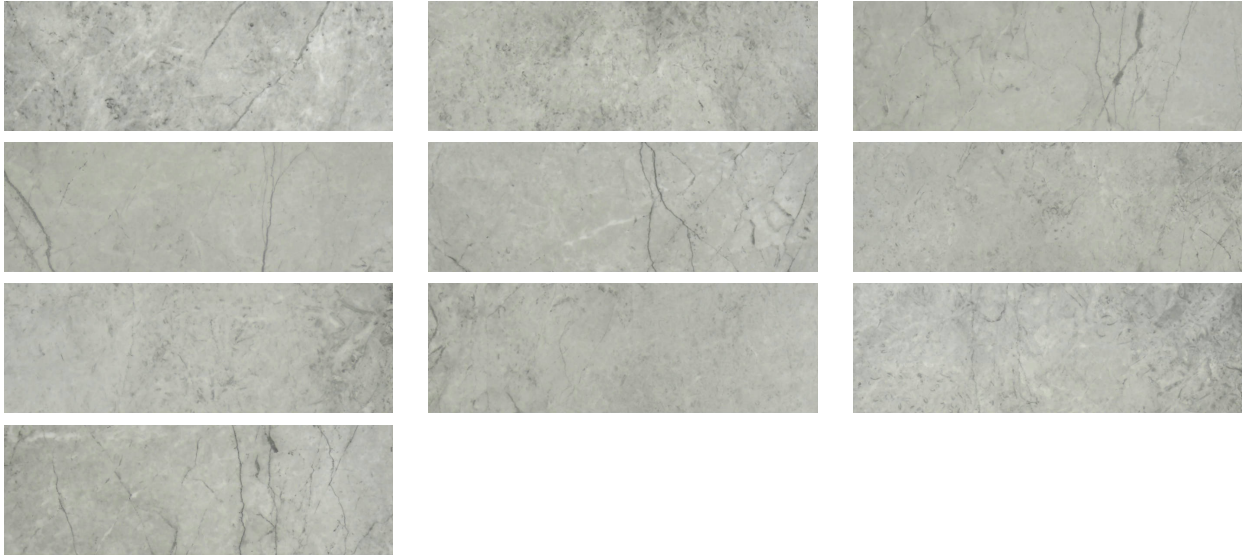

## PRODUCT ROMA ARGENTO HONED 4X12

---

Tile | 4"x12" | Glazed Porcelain

## GRAPHIC VARIETY

## TECHNICAL DATA

CODE: QULX-RO-1H  
NAME: Roma Argento Honed 4X12  
SIZE: 4"x12"  
SERIES: Luxury  
FINISH: Matt  
LOOK: Marble Look  
BILLING UNIT: SF  
EDGE: Rectified  
FAMILY: Tile  
FROST RESISTANCE: Yes  
PEI: 4  
STYLE: Contemporary  
SUITABLE FOR: Backsplash,Indoor,Shower  
TYPOLOGY: Glazed Porcelain  
TYPE OF PIECE: Field Tile  
USE: Floor and Wall