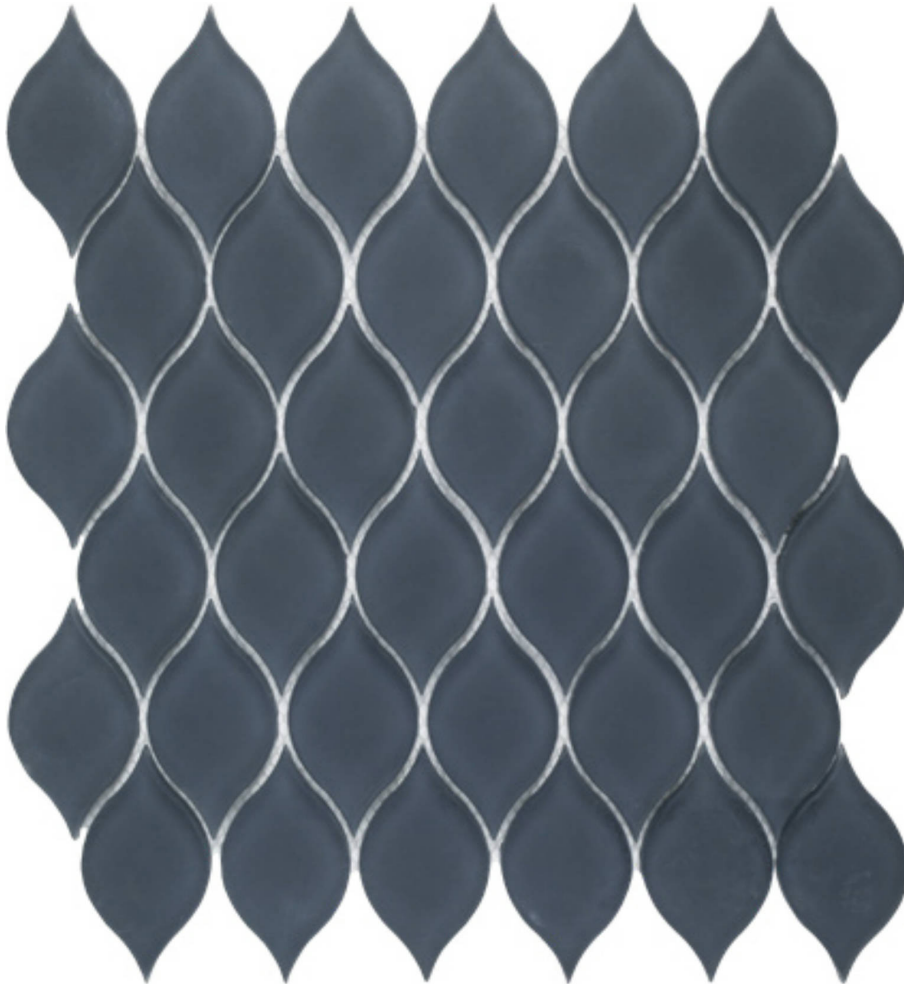

Tiles by Kia

PRODUCT WAVES MOSAIC

Mosaic and Decorative Tile | 9.5"x10.88" | Glass

ROOM SCENES

TECHNICAL DATA

CODE: RVHA032
NAME: Waves Mosaic
SIZE: 9.5"x10.88"
SERIES: Hamptons Collection
LOOK: Multi-Look Mosaics
BILLING UNIT: SH
FAMILY: Mosaic and Decorative Tile
STYLE: Contemporary
SUITABLE FOR: Backsplash,Indoor
TYPOLOGY: Glass
TYPE OF PIECE: Mosaic
USE: Wall only