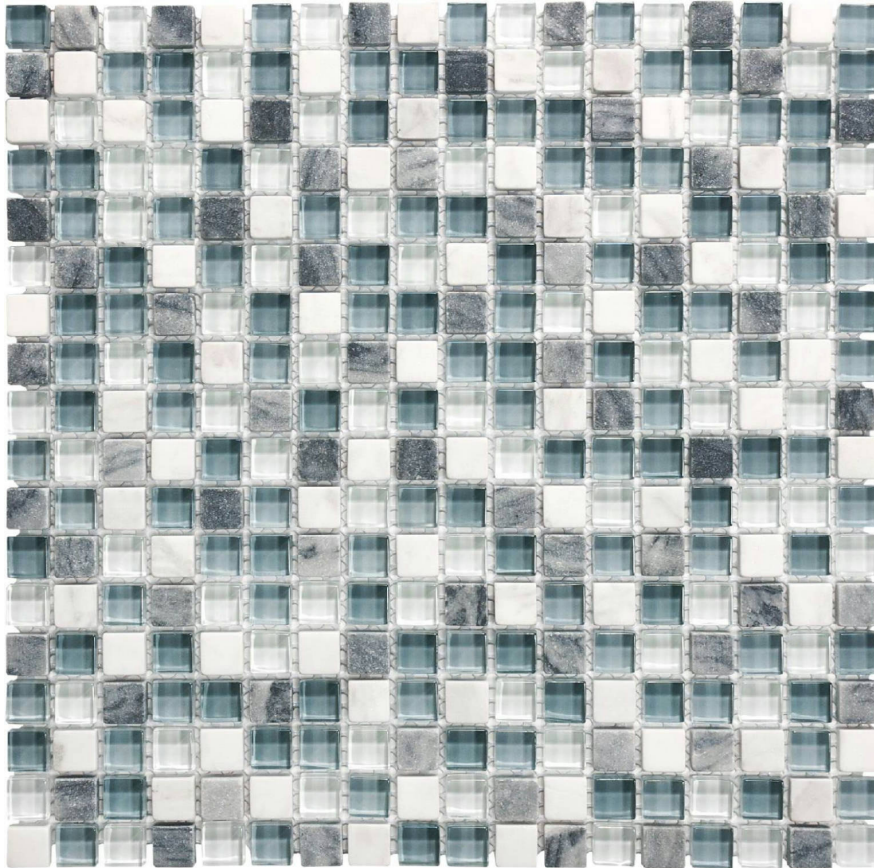

### 5/8X5/8 WATERFALL MOSAIC

---

Mosaic and Decorative Tile | 12"x12" | Mixed Materials

## TECHNICAL DATA

CODE: AC3001-01240

NAME: 5/8X5/8 Waterfall Mosaic

SIZE: 12"x12"

SERIES: Glass Stone

FINISH: Matt

LOOK: Multi-Look Mosaics

BILLING UNIT: SF