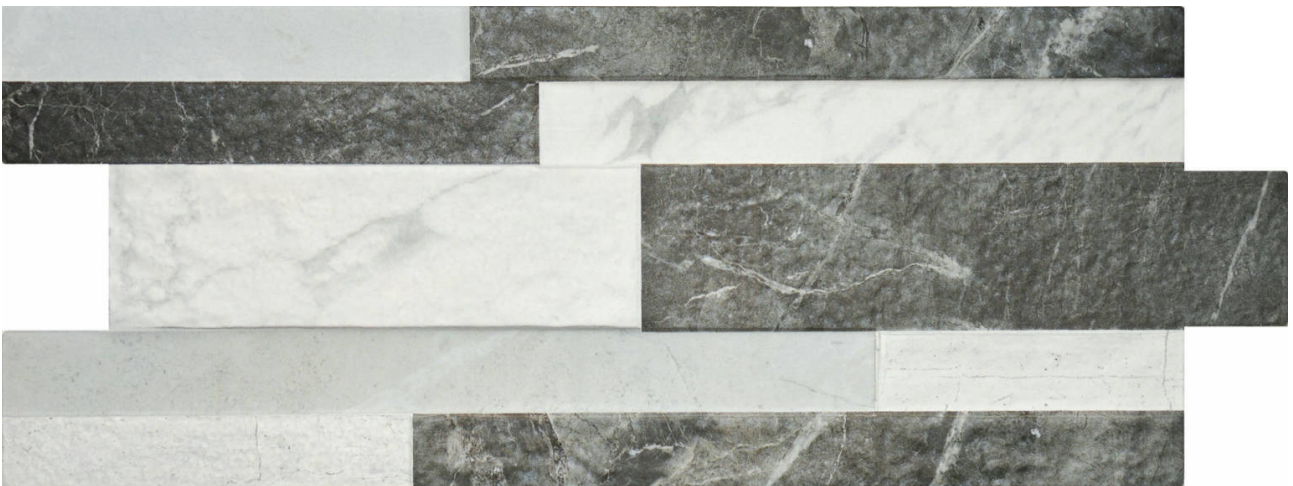

Tiles by Kia

PRODUCT
VENEZIA MIX 6X16

Tile | 6"x16" | Porcelain

GRAPHIC VARIETY

ROOM SCENES

TECHNICAL DATA

CODE: QUMI-VM-1
NAME: Venezia Mix 6X16
SIZE: 6"x16"
SERIES: Milan
FINISH: Matt
LOOK: Stone Look
BILLING UNIT: SF
FAMILY: Tile
FROST RESISTANCE: Yes
STYLE: Classic
SUITABLE FOR: Indoor
TYPOLOGY: Porcelain
TYPE OF PIECE: Mosaic
USE: Wall only