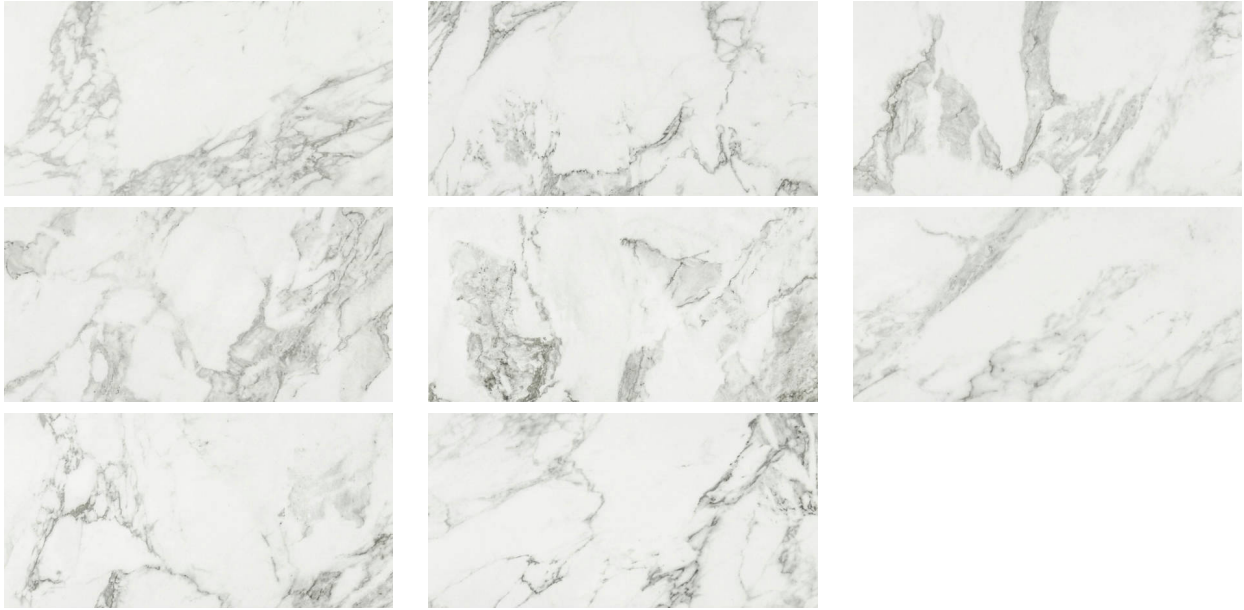

Tiles by Kia

PRODUCT

ARABESCATO VERONA POLISHED 24X48

Tile | 24"x48" | Glazed Porcelain

GRAPHIC VARIETY

ROOM SCENES

TECHNICAL DATA

CODE: QULX-AR-4PN
NAME: Arabescato Verona Polished 24X48
SIZE: 24"x48"
SERIES: Luxury
FINISH: Polished
LOOK: Marble Look
BILLING UNIT: SF
EDGE: Rectified
FAMILY: Tile
FROST RESISTANCE: Yes
PEI: 4
STYLE: Contemporary
SUITABLE FOR: Indoor|Shower
TYPOLOGY: Glazed Porcelain
TYPE OF PIECE: Field Tile
USE: Floor and Wall