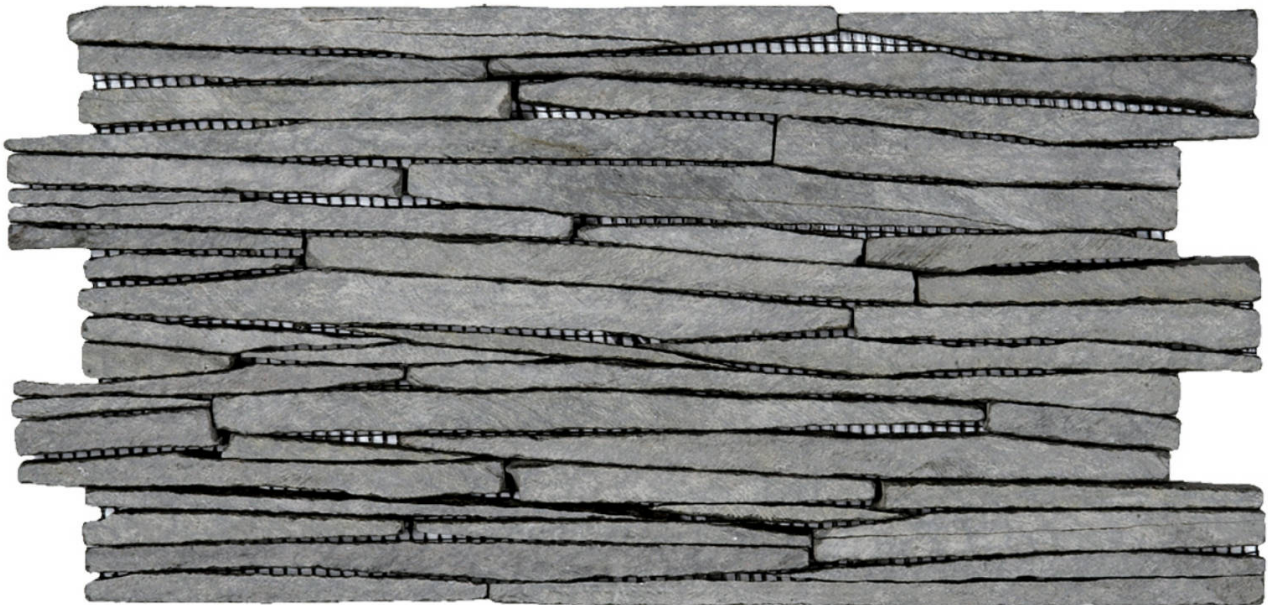

Tiles by Kia

PRODUCT GREY SLICED SLATE INTERLOCKING MOSAIC

Mosaic and Decorative Tile | 6"x12" | Natural Stone

ROOM SCENES

TECHNICAL DATA

CODE: RVCHAWA014
NAME: Grey Sliced Slate Interlocking Mosaic
SIZE: 6"x12"
SERIES: Chelsea Collection
FINISH: Matt
LOOK: Multi-Look Mosaics
BILLING UNIT: SH
FAMILY: Mosaic and Decorative Tile
SUITABLE FOR: Backsplash,Indoor,Outdoor,Shower,Pool
TYPOLOGY: Natural Stone
TYPE OF PIECE: Mosaic
USE: Wall only