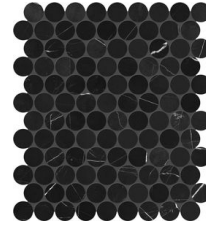

Tiles by Kia

SERIES GALAXIA NERO

|| Marble

A black marble with infinite depth and a noble quality that radiates royalty. Galaxia Nero®'s dark background is traversed by seams of grey, evoking both the earth's fault lines and the infinite profundities of outer space.

PRODUCTS

Galaxia Nero 12x24
12"x24" | Marble

Galaxia Nero 24 Picket
12"x20" | Marble

Galaxia Nero 1.25 Penny Round Mosaic
10"x14" | Marble

Galaxia Nero 2 Hexagon Mosaic
12"x12" | Marble

Galaxia Nero 2x6 Picket Mosaic
10.5"x12" | Marble