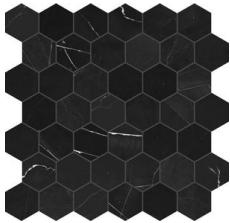

Tiles by Kia

SERIES GALAXIA NERO

|| Marble

A black marble with infinite depth and a noble quality that radiates royalty. Galaxia Nero®'s dark background is traversed by seams of grey, evoking both the earth's fault lines and the infinite profundities of outer space.

PRODUCTS

Galaxia Nero 12x24
12"x24" | Marble

Galaxia Nero 24 Picket
12"x20" | Marble

Galaxia Nero 1.25 Penny Round Mosaic
10"x14" | Marble

Galaxia Nero 2 Hexagon Mosaic
12"x12" | Marble

Galaxia Nero 2x6 Picket Mosaic
10.5"x12" | Marble

Galaxia Nero 3x12
3"x12" | Marble

Galaxia Nero 1.25x12 Deco-Bar
1.25"x12" | Marble

Galaxia Nero .5x12 Deco-Bar
0.5"x12" | Marble

ROOM SCENES

Size	Product type	BOX			PALLET		
		pcs	sqft	lb	boxes	sqft	lb
12"x24"	Field Tile	4	7.97	52.492		382.56	
12"x20"	Field Tile	4	6.46	39.684		310.08	
10"x14"	Mosaic	5	4.95	25.465		49.5	
12"x12"	Mosaic	5	4.95	26.345		49.5	
10.5"x12"	Mosaic	5	4.41	22.31		44.1	
3"x12"	Field Tile	30	7.43	48.42		334.35	
1.25"x12"	Trim	5	4.41	22.82		44.1	
0.5"x12"	Trim	50		17.4			