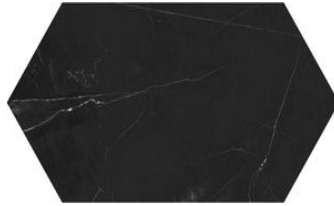

Tiles by Kia

SERIES GALAXIA NERO

|| Marble

A black marble with infinite depth and a noble quality that radiates royalty. Galaxia Nero®'s dark background is traversed by seams of grey, evoking both the earth's fault lines and the infinite profundities of outer space.

PRODUCTS

Galaxia Nero 12x24
12"x24" | Marble

Galaxia Nero 24 Picket
12"x20" | Marble

Galaxia Nero 1.25 Penny Round Mosaic
10"x14" | Marble

Galaxia Nero 2 Hexagon Mosaic
12"x12" | Marble

Galaxia Nero 2x6 Picket Mosaic
10.5"x12" | Marble