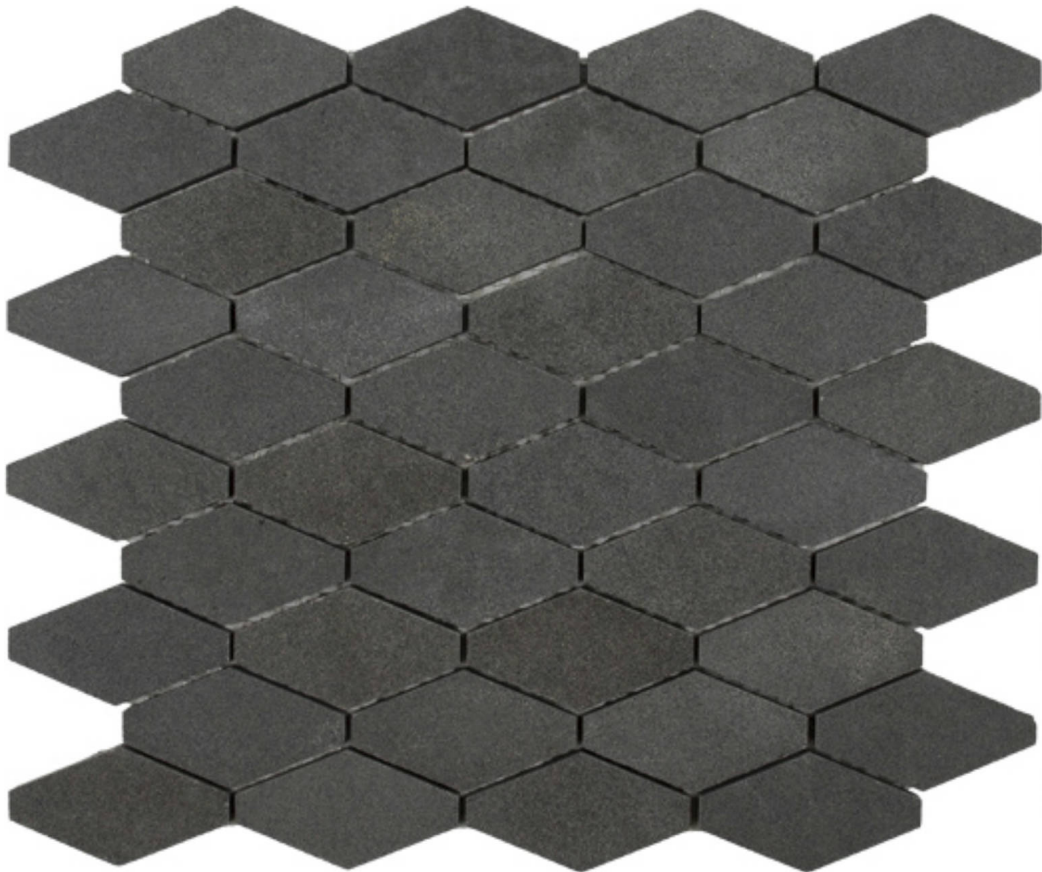

# Tiles by Kia

---

**PRODUCT**  
**SOLITAIRE MOSAIC BASALT**

---

Mosaic and Decorative Tile | 3"x12" |

## TECHNICAL DATA

CODE: RVHA068  
NAME: Solitaire Mosaic Basalt  
SIZE: 3"x12"  
SERIES: Hamptons Collection  
LOOK: Multi-Look Mosaics  
BILLING UNIT: SH  
FAMILY: Mosaic and Decorative Tile  
STYLE: Contemporary  
TYPE OF PIECE: Mosaic  
USE: Floor and Wall