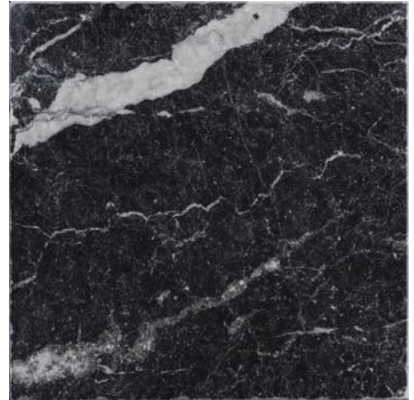

## SERIES OBSESSION

---

Marble Look | | Glazed Porcelain

Obsession is an ode to the elegance of marble, enhancing its natural beauty through four iconic types: Statuario, Calacatta, Carrara, and Nero. A distinctive feature of the collection is the delicate Matt finish, achieved through the application of fine granules that enrich the product, giving it a soft and silky texture.

## PRODUCTS

**Obsession 10x10 Calacatta**  
10"x10" | Glazed Porcelain

**Obsession 10x10 Carrara**  
10"x10" | Glazed Porcelain

**Obsession 10x10 Nero**  
10"x10" | Glazed Porcelain

**Obsession 10x10 Statuario**  
10"x10" | Glazed Porcelain