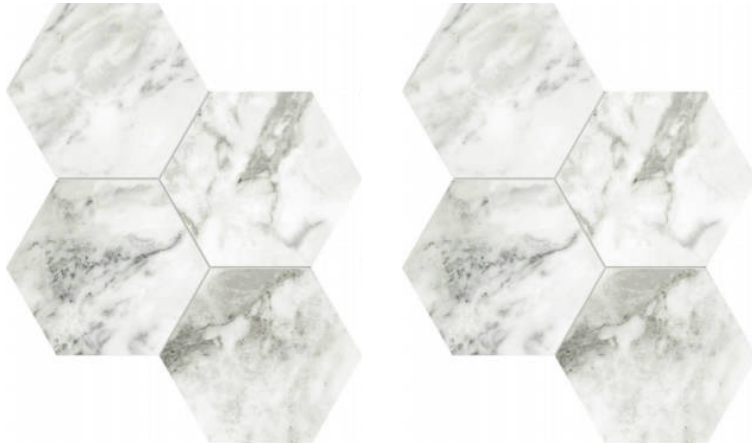

Tiles by Kia

PRODUCT ARABESCATO VERONA HONED 6

Tile | 12"x14" | Glazed Porcelain

GRAPHIC VARIETY

TECHNICAL DATA

CODE: QULX-AR-M1H
NAME: Arabescato Verona Honed 6
SIZE: 12"x14"
SERIES: Luxury
FINISH: Matt
LOOK: Marble Look
BILLING UNIT: SF
EDGE: Rectified
FAMILY: Tile
STYLE: Contemporary
SUITABLE FOR: Backsplash,Indoor,Shower
TYPOLOGY: Glazed Porcelain
TYPE OF PIECE: Mosaic
USE: Floor and Wall