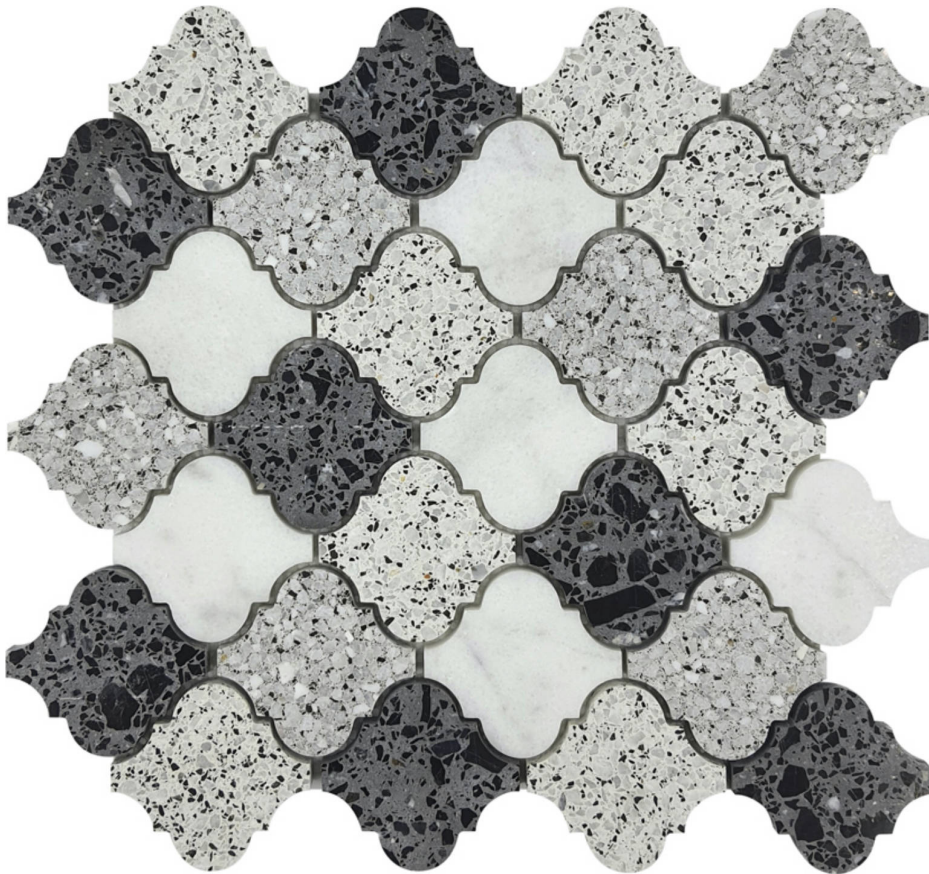

Tiles by Kia

PRODUCT

LANTERN TERRAZZO MARBLE WHITE GREY BLACK MIX MOSAIC

Mosaic and Decorative Tile | 11.8"x11.8" | Natural Stone

ROOM SCENES

TECHNICAL DATA

CODE: RVCHAWP040
NAME: Lantern Terrazzo Marble White Grey Black Mix Mosaic
SIZE: 11.8"x11.8"
SERIES: Chelsea Collection
LOOK: Multi-Look Mosaics
BILLING UNIT: SH
FAMILY: Mosaic and Decorative Tile
SUITABLE FOR: Backsplash,Indoor,Outdoor,Shower,Pool
TYPOLOGY: Natural Stone
TYPE OF PIECE: Mosaic
USE: Floor and Wall