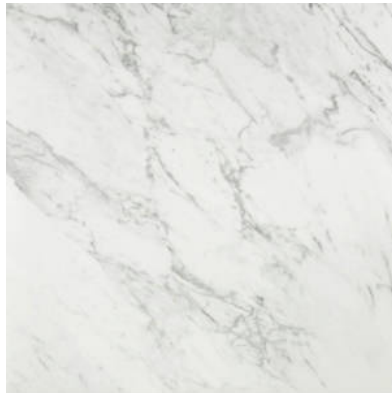

GRAPHIC VARIETY