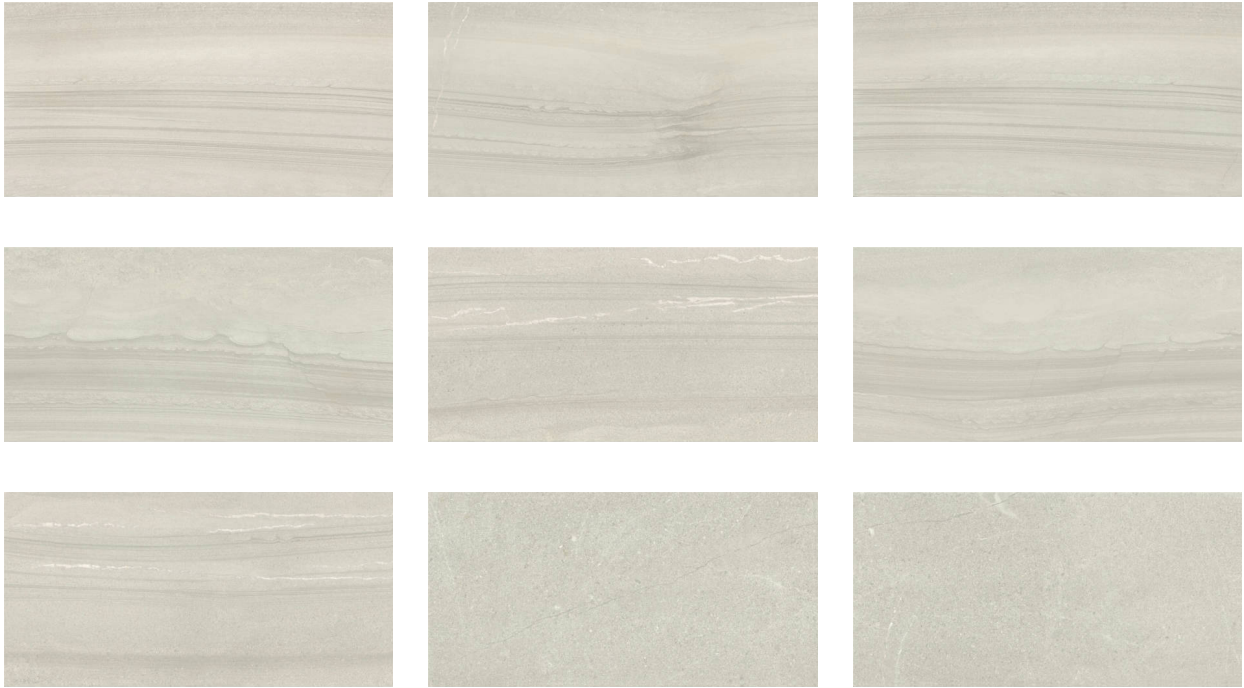

Tiles by Kia

PRODUCT 12X24 COUNTRY TAUPE

Tile | 12"x24" | Porcelain

GRAPHIC VARIETY

TECHNICAL DATA

CODE: QURH-CO-1
NAME: 12x24 Country Taupe
SIZE: 12"x24"
SERIES: Rhythm
FINISH: Matt
LOOK: Marble Look
BILLING UNIT: SF
FAMILY: Tile
FROST RESISTANCE: Yes
PEI: 4
STYLE: Contemporary
SUITABLE FOR: Indoor, Shower
TYPOLOGY: Porcelain
TYPE OF PIECE: Field Tile
USE: Floor and Wall