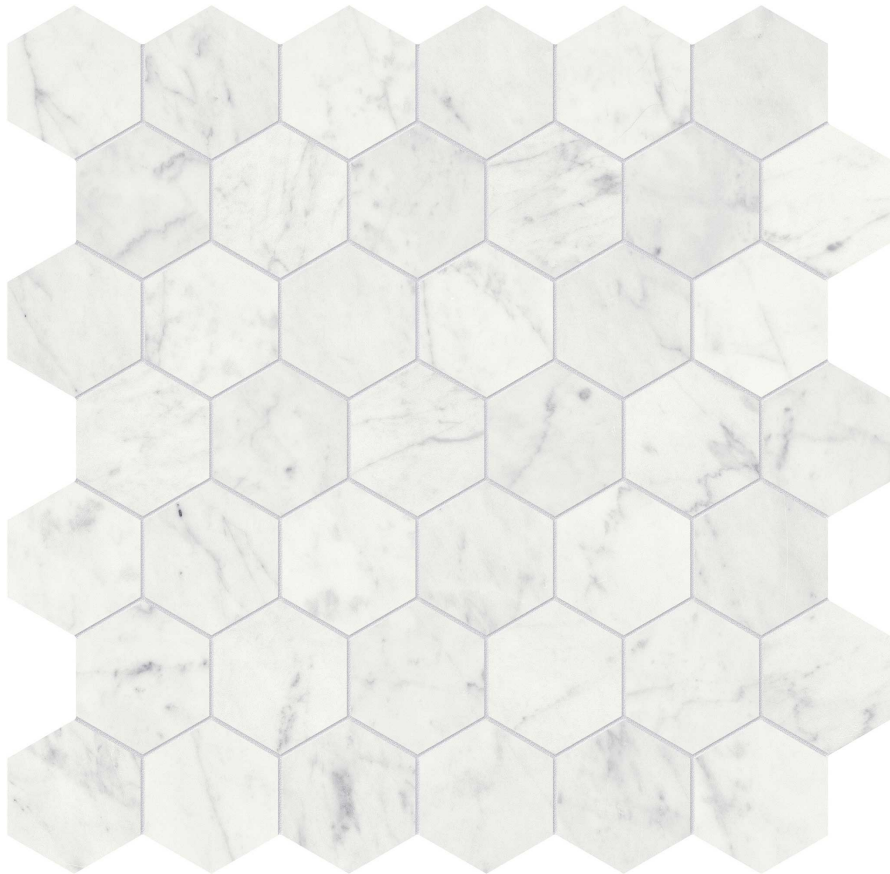

### ETERNA BIANCO 2 POLISHED HEXAGON MOSAIC

---

Stone | 12"x12" | Marble

MOSAIC CHIP SIZE: 2"x2"

SUITABLE FOR: Indoor|Shower

TYPOLOGY: Marble

TYPE OF PIECE: Mosaic

USE: Floor and Wall

NOTES: Sheet size shown is approximate. Actual dimensions refer to individual mosaic chips.