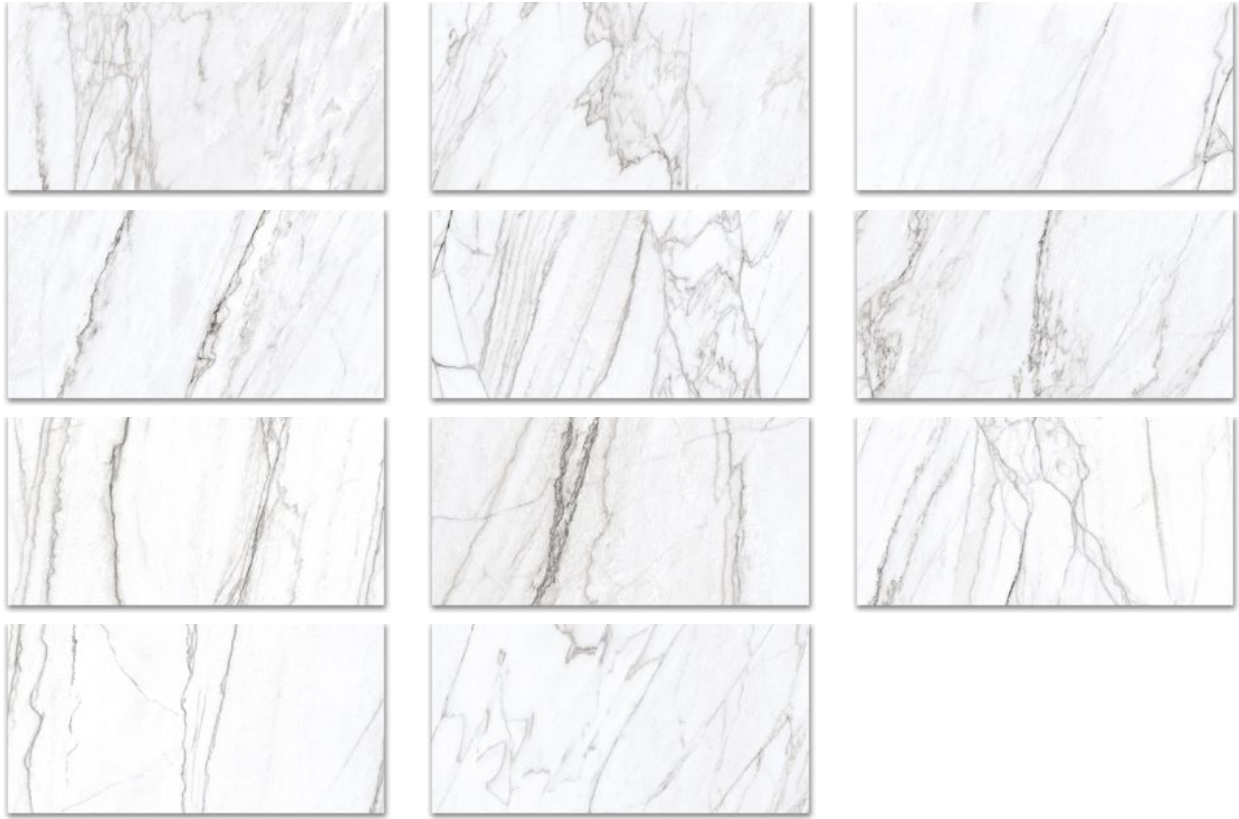

Tiles by Kia

PRODUCT 12X24 MATTE GLAMOUR WHITE

Tile | 12"x24" | Porcelain

GRAPHIC VARIETY

TECHNICAL DATA

CODE: QUMY-GL-1M

NAME: 12X24 Matte Glamour White

SIZE: 12"x24"

SERIES: Mystique

FINISH: Matt

LOOK: Marble Look

BILLING UNIT: SF

CHEMICAL RESISTANCE (APH): Not Affected

EDGE: Rectified

FAMILY: Tile

FROST RESISTANCE: Yes

PEI: 4

SHADE VARIATION: V4

STAIN RESISTANCE (APH): Not Affected

STYLE: Contemporary

SUITABLE FOR: Indoor|Shower

TYPOLOGY: Porcelain

THICKNESS (APH): 10 mm

TYPE OF PIECE: Field Tile