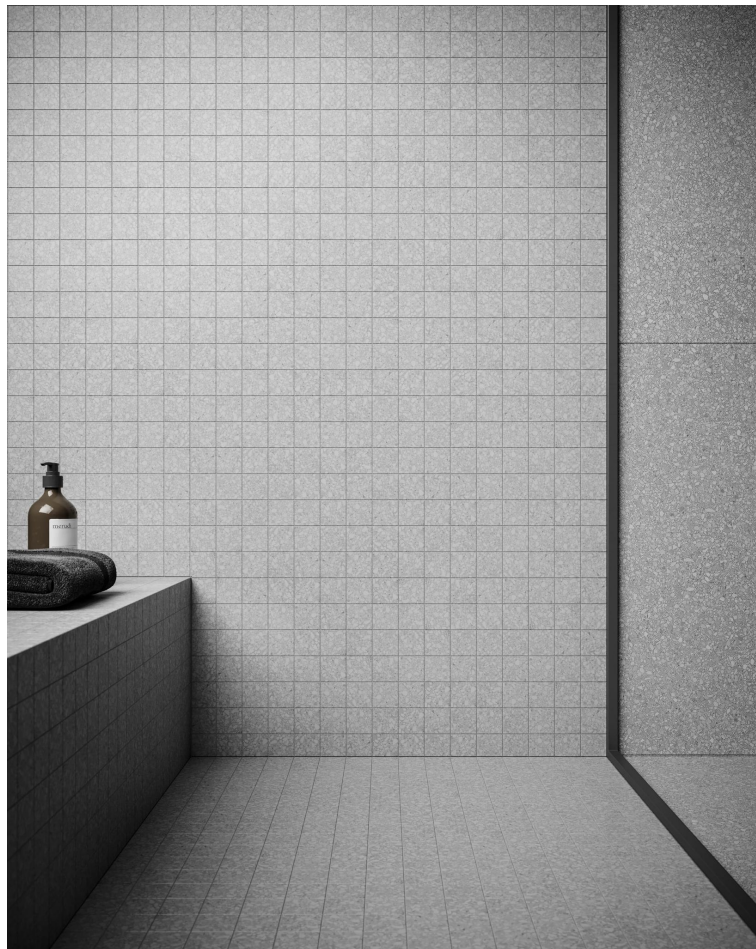

## SERIES STATION

---

Terrazo | | Color Body Porcelain

A tribute to the beautiful Venetian Terrazzo.

**Station 2x2 Pearl**  
12"x12" | Color Body Porcelain