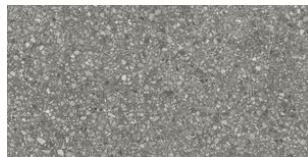

## PRODUCTS

**Station 32x32 Ash**  
32"x32" | Color Body Porcelain

**Station 32x32 Shadow**  
32"x32" | Color Body Porcelain

**Station 32x32 Ivory**  
32"x32" | Color Body Porcelain

**Station 32x32 Pearl**  
32"x32" | Color Body Porcelain

**Station 12x24 Ash**  
12"x24" | Color Body Porcelain

**Station 12x24 Ivory**  
12"x24" | Color Body Porcelain

**Station 12x24 Pearl**  
12"x24" | Color Body Porcelain

**Station 12x24 Shadow**  
12"x24" | Color Body Porcelain

**Station 10x24 Ash Half Hexagon**  
10"x24" | Color Body Porcelain

**Station 10x24 Pearl Half Hexagon**  
10"x24" | Color Body Porcelain

**Station 10x24 Shadow Half Hexagon**  
10"x24" | Color Body Porcelain