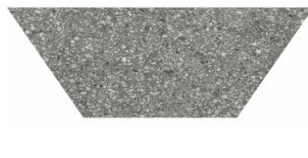

## PRODUCTS

**Station 32x32 Ash**  
32"x32" | Color Body Porcelain

**Station 32x32 Shadow**  
32"x32" | Color Body Porcelain

**Station 32x32 Ivory**  
32"x32" | Color Body Porcelain

**Station 32x32 Pearl**  
32"x32" | Color Body Porcelain

**Station 12x24 Ash**  
12"x24" | Color Body Porcelain

**Station 12x24 Ivory**  
12"x24" | Color Body Porcelain

**Station 12x24 Pearl**  
12"x24" | Color Body Porcelain

**Station 12x24 Shadow**  
12"x24" | Color Body Porcelain

**Station 10x24 Ash Half Hexagon**  
10"x24" | Color Body Porcelain

**Station 10x24 Pearl Half Hexagon**  
10"x24" | Color Body Porcelain

**Station 10x24 Shadow Half Hexagon**  
10"x24" | Color Body Porcelain