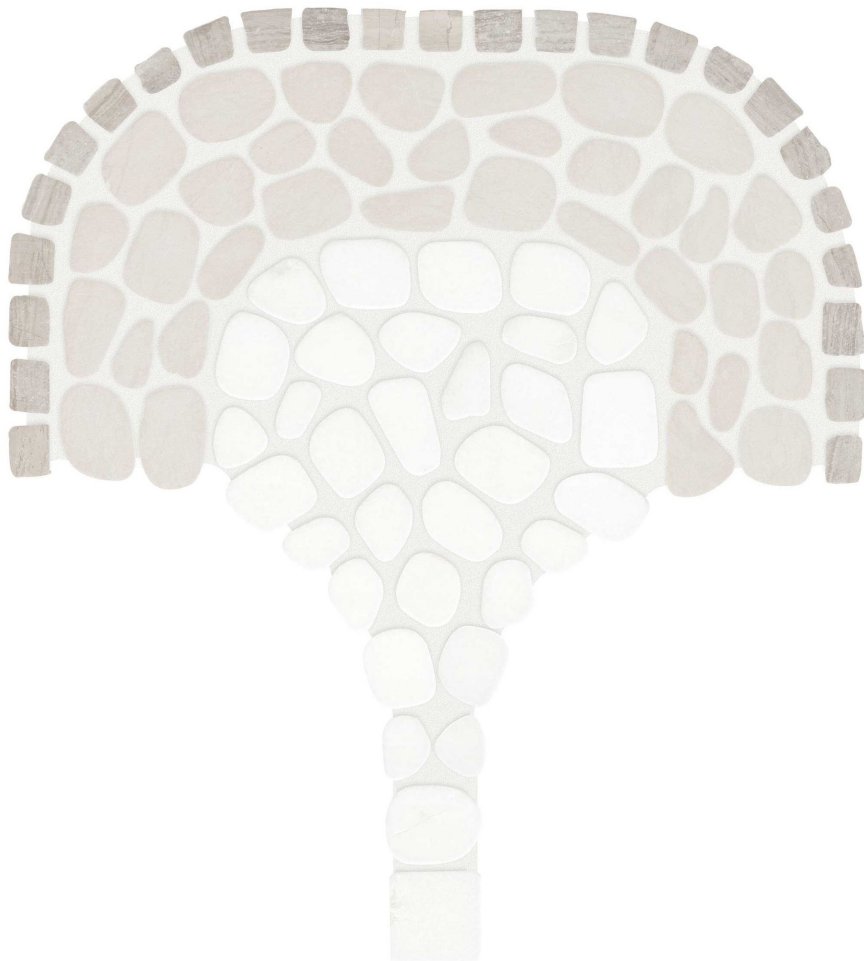

## PRODUCT CABANA HORIZON FLOW PEBBLE

---

Stone | 7.8"×15.4" | Natural Stone

## TECHNICAL DATA

CODE: AS5001-04530

NAME: Cabana Horizon Flow Pebble

SIZE: 7.8"×15.4"

SERIES: Cabana

FINISH: Tumbled

BILLING UNIT: SF

FAMILY: Stone

SUITABLE FOR: Indoor|Shower

TYPOLOGY: Natural Stone

TYPE OF PIECE: Mosaic

USE: Floor and Wall

NOTES: Mosaic sheet sizes are nominal and may vary slightly due to standard manufacturing tolerances.