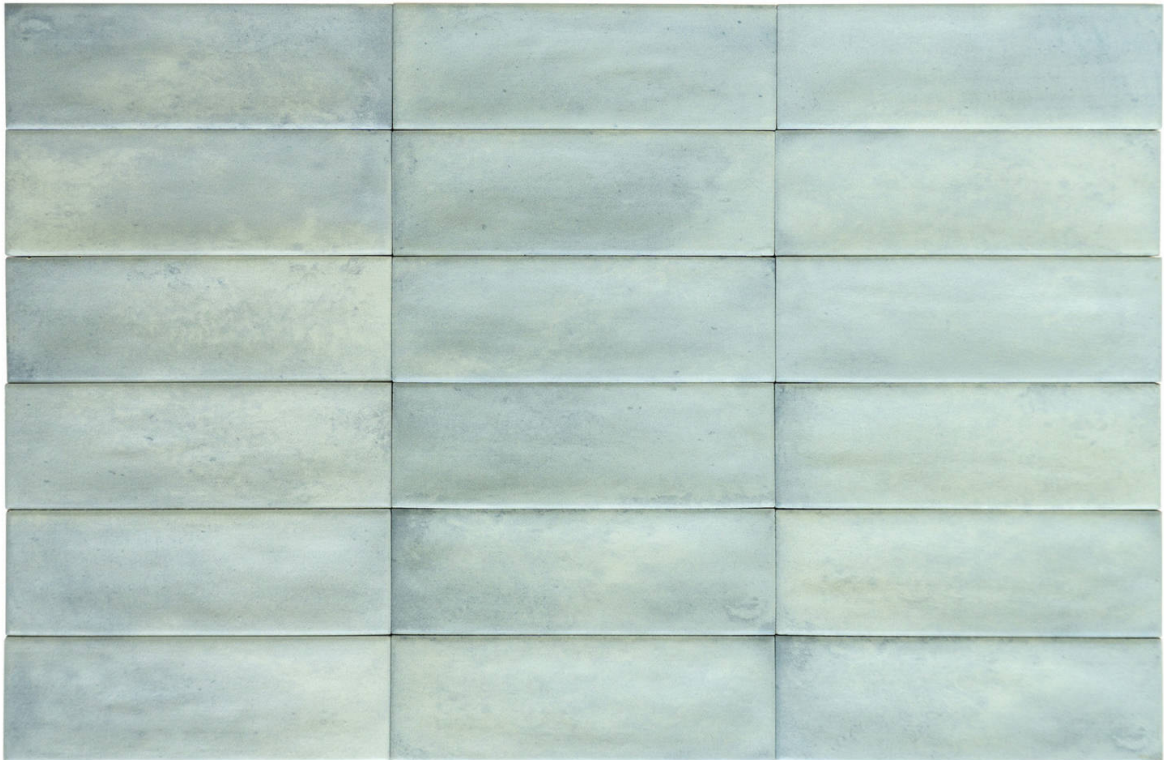

Tiles by Kia

PRODUCT
LISBON 2X6\" SKY

Tile | 2"x6" | Porcelain

GRAPHIC VARIETY

DETAILS

ROOM SCENES

TECHNICAL DATA

CODE: QULI-SK-1
NAME: Lisbon 2x6" Sky
SIZE: 2"x6"
SERIES: Lisbon
FINISH: Matt
LOOK: Hand-crafted
BILLING UNIT: SF
FAMILY: Tile
FROST RESISTANCE: Yes
PEI: 4
SHADE VARIATION: V2
STYLE: Traditional
SUITABLE FOR: Backsplash|Indoor
TYPOLOGY: Porcelain
TYPE OF PIECE: Field Tile
USE: Floor and Wall