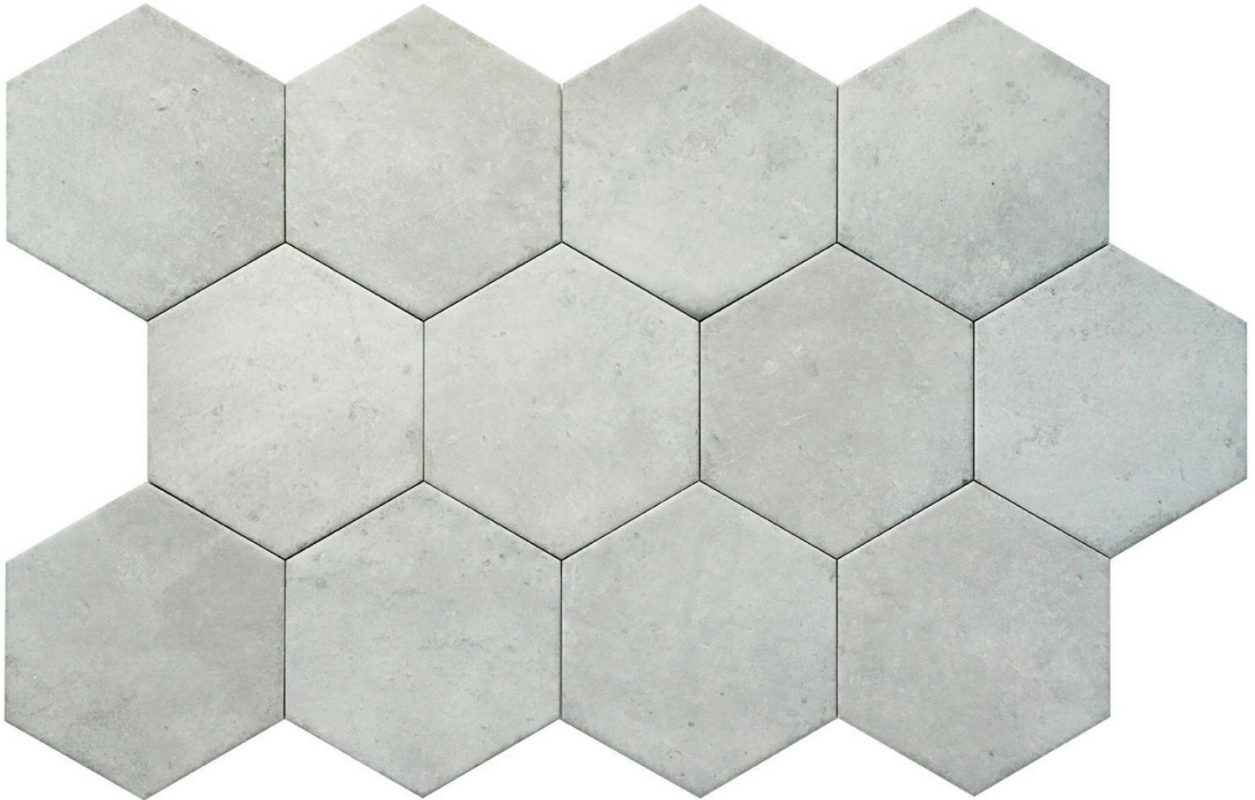

Tiles by Kia

PRODUCT

ALMA 5.5X6.3 GREY HEXAGON

Tile | 5.5"x6.3" | Porcelain

GRAPHIC VARIETY

ROOM SCENES

TECHNICAL DATA

CODE: QUAL-GR-1
NAME: Alma 5.5X6.3 Grey Hexagon
SIZE: 5.5"x6.3"
SERIES: Alma
FINISH: Matt
LOOK: Terracotta
BILLING UNIT: SF
FAMILY: Tile
FROST RESISTANCE: Yes
PEI: 4
SHADE VARIATION: V3
STYLE: Industrial
SUITABLE FOR: Backsplash|Indoor|Outdoor|Pool|Shower
TYPOLOGY: Porcelain
TYPE OF PIECE: Field Tile
USE: Floor and Wall