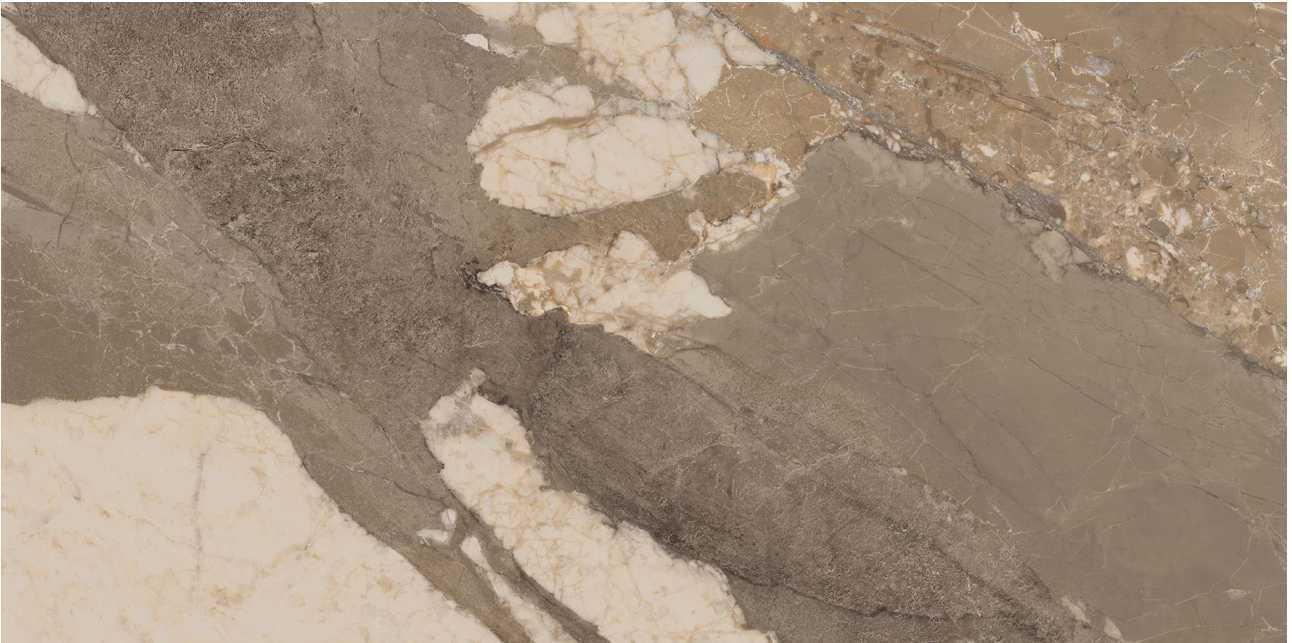

Tiles by Kia

PRODUCT
DYNASTY TAUPE 12X24

Tile | 12"x24" | Porcelain

GRAPHIC VARIETY

TECHNICAL DATA

CODE: QUDY-TA-1
NAME: Dynasty Taupe 12X24
SIZE: 12"x24"
SERIES: Dynasty
FINISH: Matt
LOOK: Marble Look
BREAKING STRENGTH (APH): min. 35 N/mm²
BILLING UNIT: SF
CHEMICAL RESISTANCE (APH): Not Affected
FAMILY: Tile
FROST RESISTANCE: Yes
PEI: 4
SHADE VARIATION: V4
STAIN RESISTANCE (APH): Not Affected
STYLE: Traditional
SUITABLE FOR: Indoor, Outdoor, Pool, Backsplash, Shower
TYPOLOGY: Porcelain
THICKNESS (APH): 8.5 Mm
TYPE OF PIECE: Field Tile
USE: Floor and Wall
WATER ABSORPTION (APH): <=0.5%