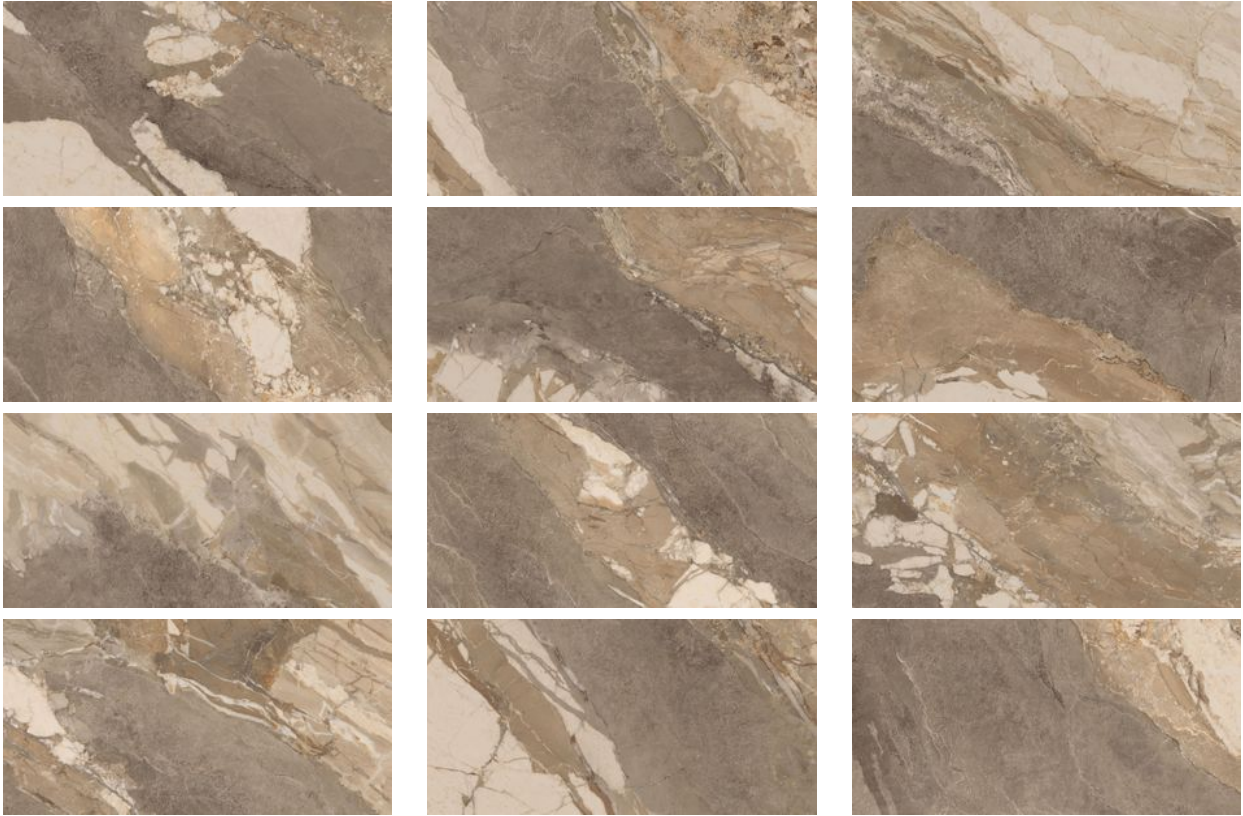

Tiles by Kia

PRODUCT
DYNASTY TAUPE 12X24

Tile | 12"x24" | Porcelain

GRAPHIC VARIETY

TECHNICAL DATA

CODE: QUDY-TA-1
NAME: Dynasty Taupe 12X24
SIZE: 12"x24"
SERIES: Dynasty
FINISH: Matt
LOOK: Marble Look
BREAKING STRENGTH (APH): min. 35 N/mm²
BILLING UNIT: SF
CHEMICAL RESISTANCE (APH): Not Affected
FAMILY: Tile
FROST RESISTANCE: Yes
PEI: 4
SHADE VARIATION: V4
STAIN RESISTANCE (APH): Not Affected
STYLE: Traditional
SUITABLE FOR: Indoor, Outdoor, Pool, Backsplash, Shower
TYPOLOGY: Porcelain
THICKNESS (APH): 8.5 Mm
TYPE OF PIECE: Field Tile
USE: Floor and Wall
WATER ABSORPTION (APH): <=0.5%