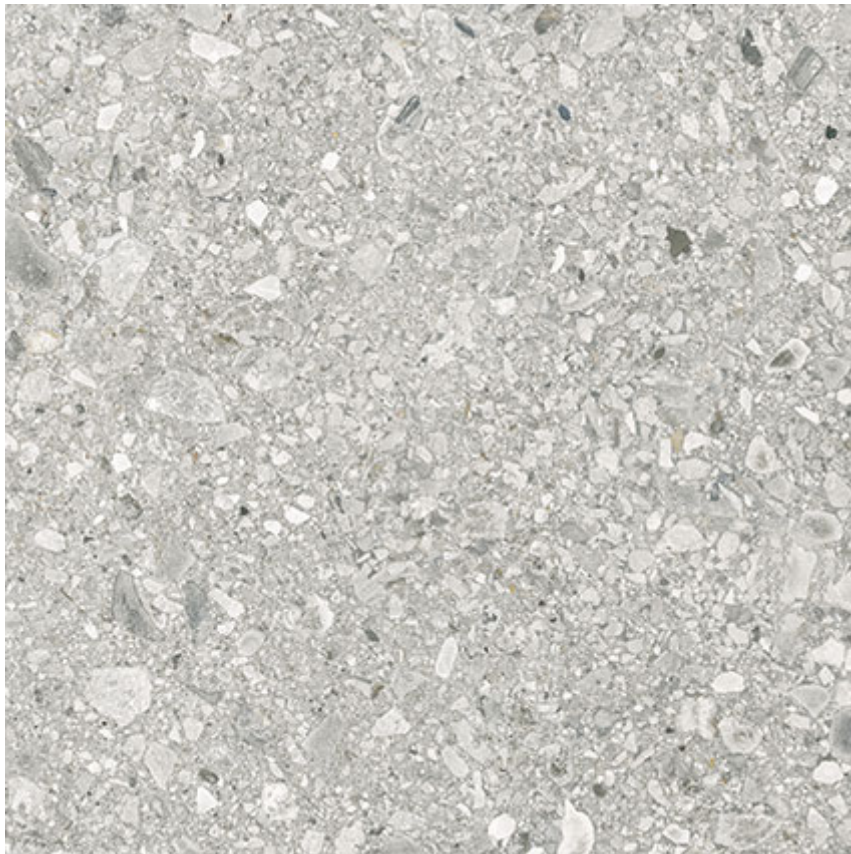

### ROYAL STONEWORKS 24X24 REGAL FOSSIL VEIN HONED

---

Tile | 24"x24" | Porcelain

### TECHNICAL DATA

CODE: QUSW-RF-4H

NAME: Royal Stoneworks 24X24 Regal Fossil Vein Honed

SIZE: 24"x24"

SERIES: Royal Stoneworks

FINISH: Honed

LOOK: Stone Look

EDGE: Rectified

FAMILY: Tile

FROST RESISTANCE: Yes

SHADE VARIATION: V3

SPECIAL ORDER: Special Order

STYLE: Contemporary

SUITABLE FOR: Indoor|Shower

TPOLOGY: Porcelain

TYPE OF PIECE: Field Tile