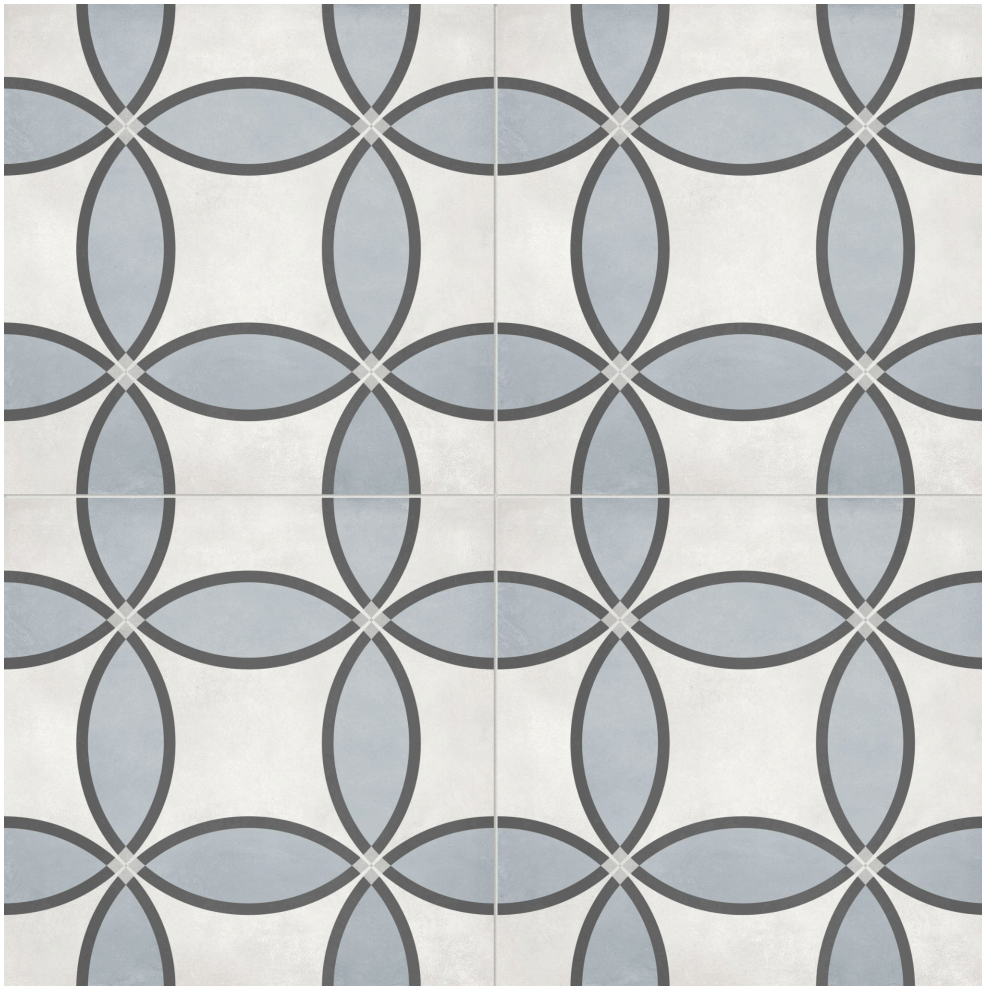

## PRODUCT FORM 8X8 TIDE ZENITH

---

Tile | 8"x8" | Pressed Glazed Porcelain

## TECHNICAL DATA

CODE: AC4500-07690

NAME: Form 8x8 Tide Zenith

SIZE: 8"x8"

SERIES: Form AC

FINISH: Matte

LOOK: Patterned Tiles

BREAKING STRENGTH (APH):  $\geq 310 \geq 1300$

TYPOLOGY: Pressed Glazed Porcelain

THICKNESS (APH): 9mm

TYPE OF PIECE: Field Tile

USE: Floor and Wall

WATER ABSORPTION (APH):  $< 0.5\%$

NOTES: This product is special order and cannot be cancelled, returned, or refunded.