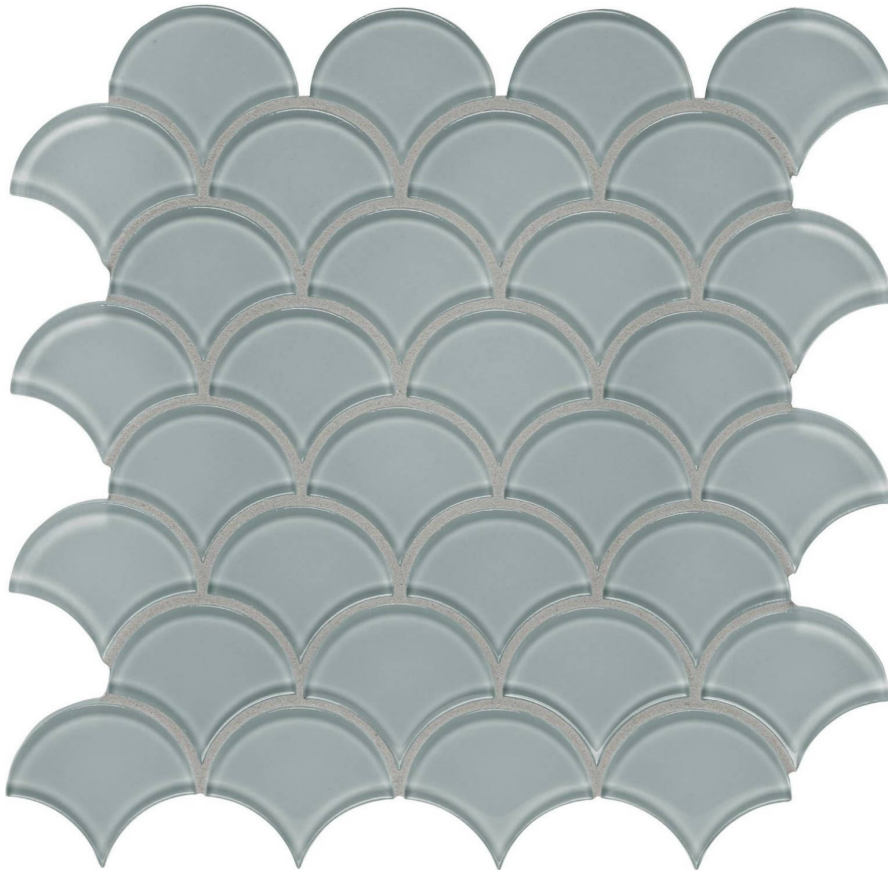

Tiles by Kia

PRODUCT SHADOW SCALLOP MOSAIC

Mosaic and Decorative Tile | 12"x12" |

TECHNICAL DATA

CODE: AC3001-00740

NAME: Shadow Scallop Mosaic

SIZE: 12"x12"

SERIES: Element

FINISH: Gloss

LOOK: Glass

BILLING UNIT: SF

FAMILY: Mosaic and Decorative Tile

MOSAIC CHIP SIZE: Mesh-Mounted

SPECIAL ORDER: Special Order

STYLE: Classic

SUITABLE FOR: Indoor|Outdoor