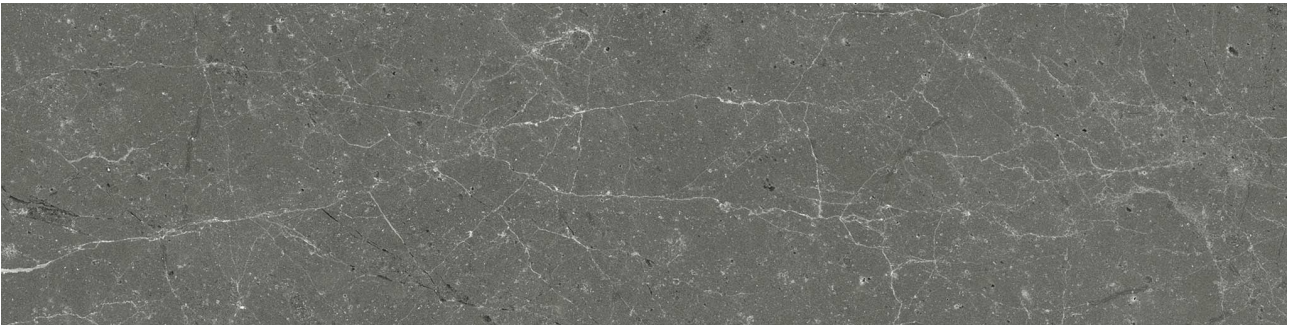

Tiles by Kia

PRODUCT STARK CARBON 3X12

Stone | 3"x12" | Marble

TECHNICAL DATA

CODE: AS5000-03980
NAME: Stark Carbon 3x12
SIZE: 3"x12"
SERIES: Stark Carbon
FINISH: Polished
BILLING UNIT: SF
EDGE: Straight Edge
FAMILY: Stone
SUITABLE FOR: Indoor|Shower
TYPOLOGY: Marble
TYPE OF PIECE: Field Tile
USE: Floor and Wall