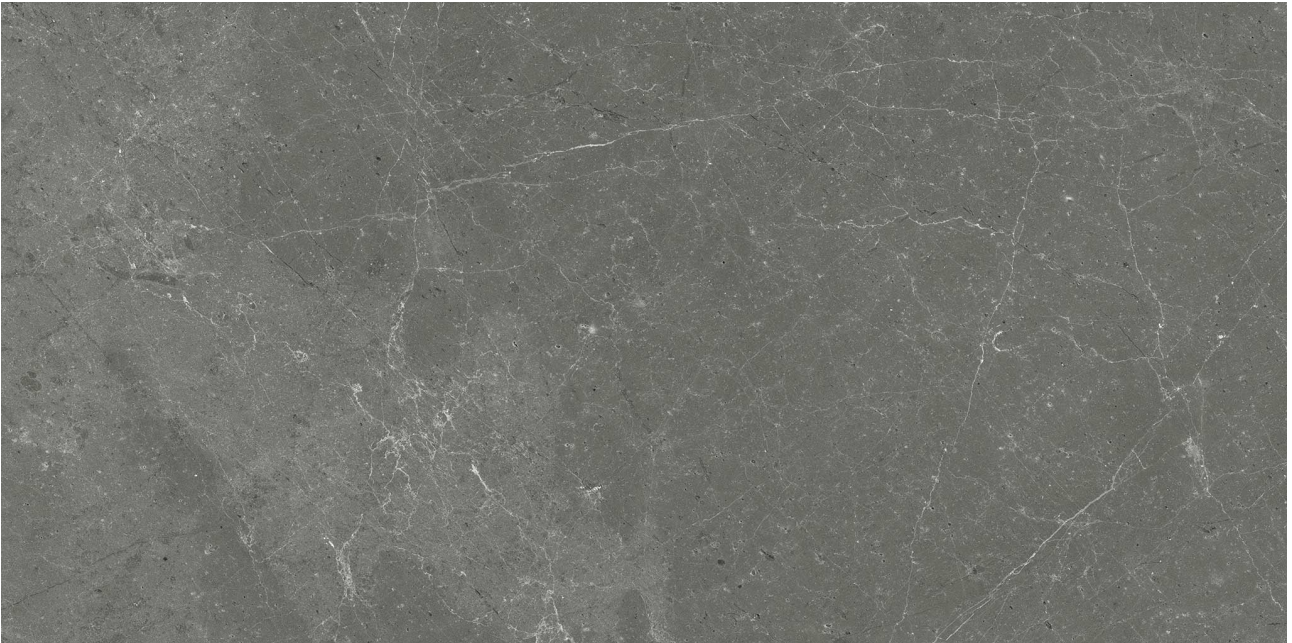

Tiles by Kia

PRODUCT
STARK CARBON 12X24

Stone | 12"x24" | Marble

ROOM SCENES

TECHNICAL DATA

CODE: AS5000-02680
NAME: Stark Carbon 12x24
SIZE: 12"x24"
SERIES: Stark Carbon
FINISH: Polished
BILLING UNIT: SF
EDGE: Straight Edge
FAMILY: Stone
SUITABLE FOR: Indoor|Shower
TYPOLOGY: Marble
TYPE OF PIECE: Field Tile
USE: Floor and Wall