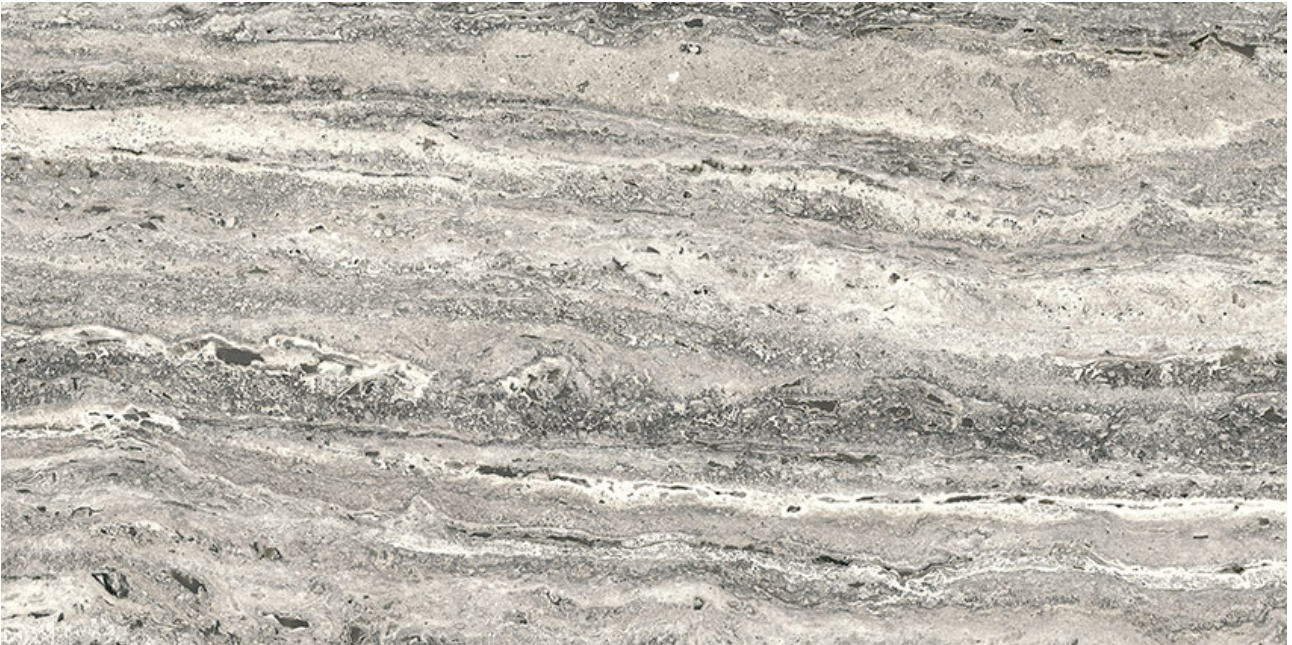

Tiles by Kia

PRODUCT

ROYAL STONWORKS 12X24 REGAL GREY VEIN GRN

Tile | 12"x24" | Porcelain

TECHNICAL DATA

CODE: QUSW-RG-5G

NAME: Royal Stoneworks 12X24 Regal Grey Vein Grn

SIZE: 12"x24"

SERIES: Royal Stoneworks

FINISH: Grained

LOOK: Stone Look

EDGE: Rectified

FAMILY: Tile

FROST RESISTANCE: Yes

SPECIAL ORDER: Special Order

STYLE: Contemporary

SUITABLE FOR: Indoor|Shower

TPOLOGY: Porcelain

TYPE OF PIECE: Field Tile

USE: Floor and Wall

NOTES: This product is special order and cannot be cancelled, returned, or refunded.

PACKING

Size	Product type	BOX			PALLET		
		pcs	sqft	lb	boxes	sqft	lb
12"x24"	Field Tile	6	11.52		48		