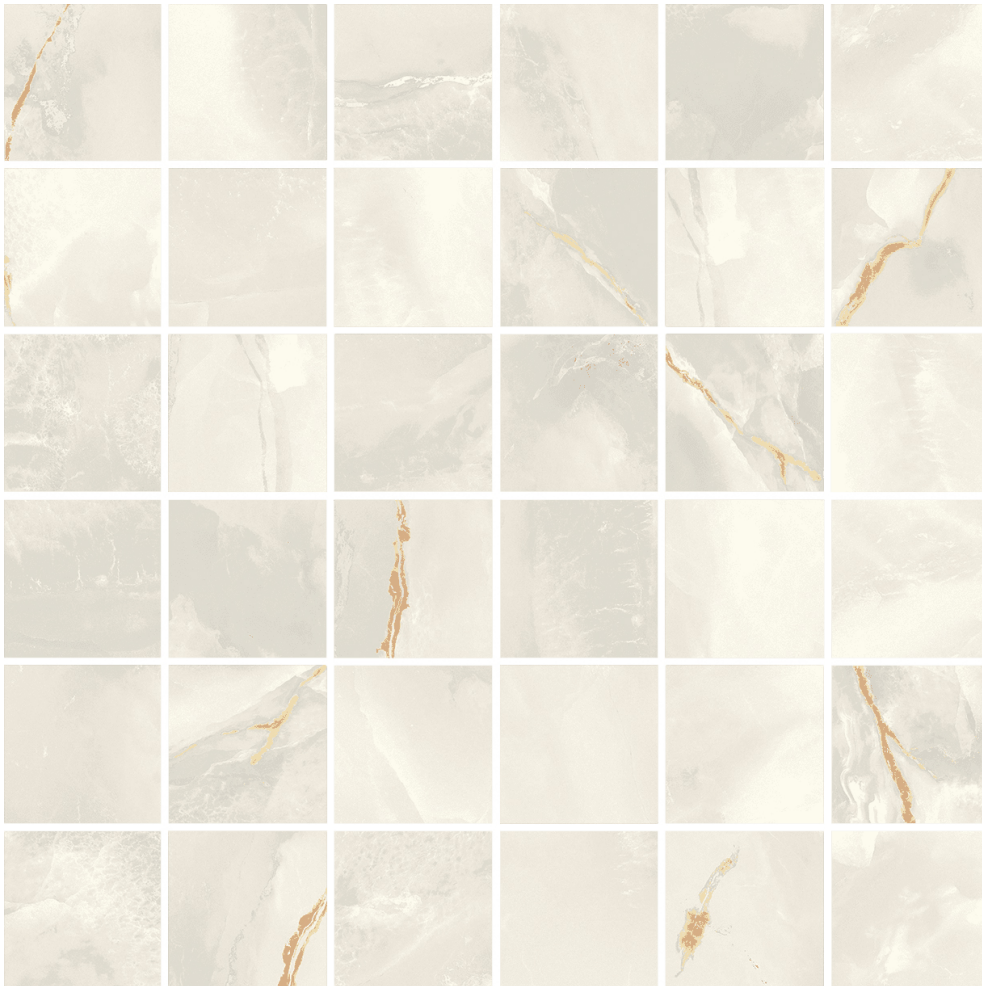

### VENEZIA 2X2\" MOSAIC GREY

---

Tile | 12"x12" | Porcelain

## GRAPHIC VARIETY

## TECHNICAL DATA

CODE: QUVN-GR-FM  
NAME: Venezia 2x2" Mosaic Grey  
SIZE: 12"x12"  
SERIES: Venezia  
FINISH: Matt  
LOOK: Marble Look  
BILLING UNIT: SH  
FAMILY: Tile  
FROST RESISTANCE: Yes  
MOSAIC CHIP SIZE: 2"x2"  
PEI: 4  
SHADE VARIATION: 8 mm  
SUITABLE FOR: Indoor, Shower  
TYPOLOGY: Porcelain  
TYPE OF PIECE: Mosaic  
USE: Floor and Wall