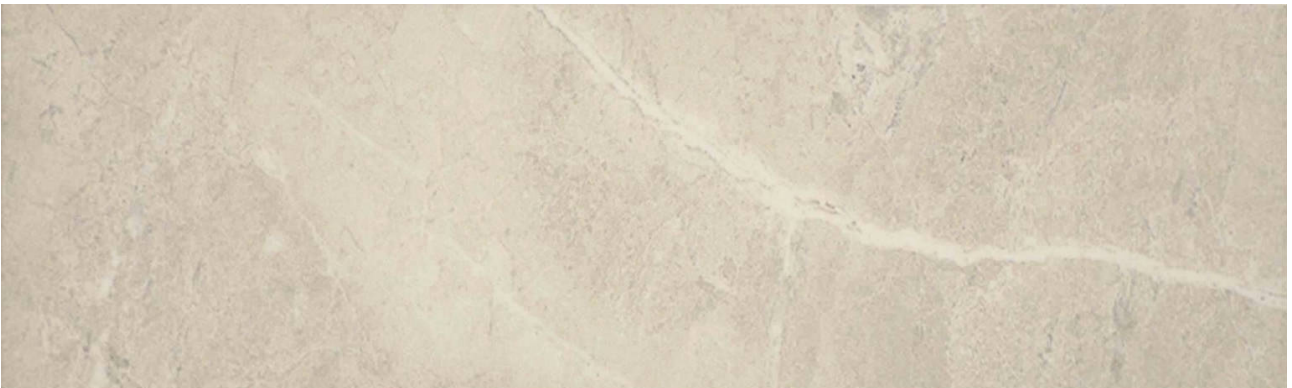

Tiles by Kia

PRODUCT 3X12 IVORY BULLNOSE

Tile | 3"x12" | Glazed Porcelain

GRAPHIC VARIETY

TECHNICAL DATA

CODE: AC4502-02070
NAME: 3X12 Ivory Bullnose
SIZE: 3"x12"
SERIES: Regency
FINISH: Matt
LOOK: Marble Look
BILLING UNIT: PC
FAMILY: Tile
FROST RESISTANCE: Yes
STYLE: Classic
SUITABLE FOR: Indoor|Shower
TYPOLOGY: Glazed Porcelain
TYPE OF PIECE: Bullnose
USE: Floor and Wall