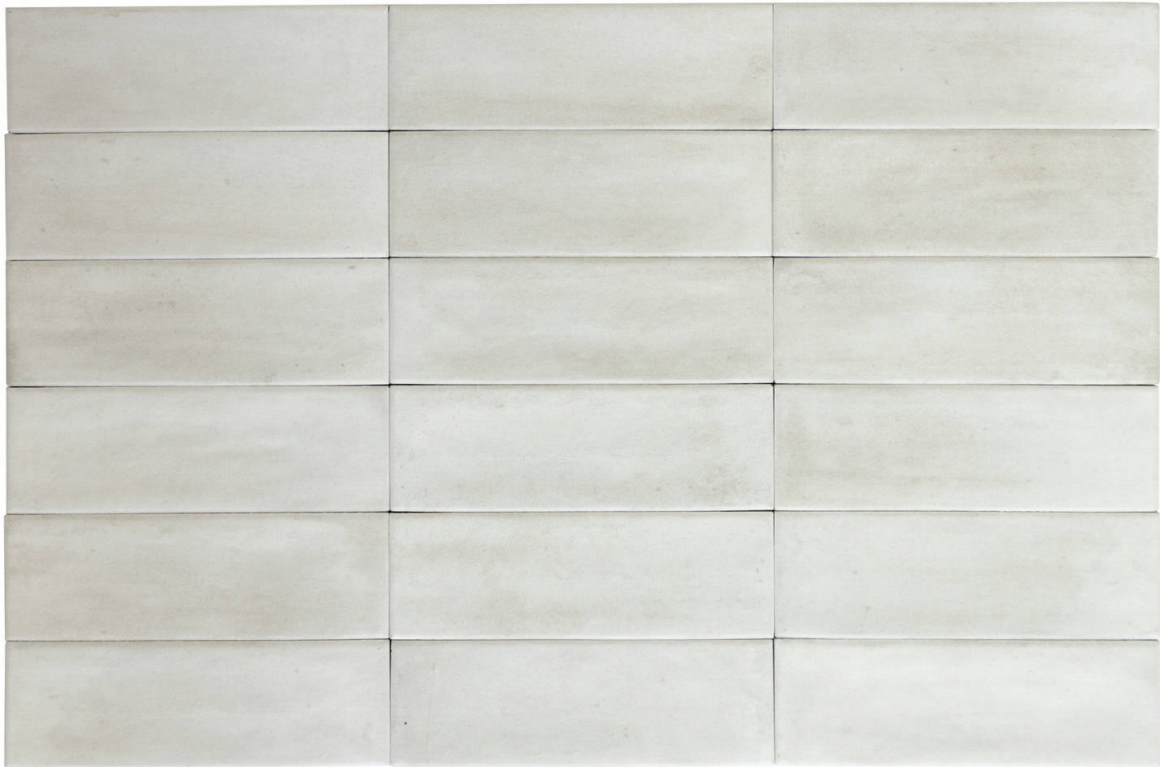

Tiles by Kia

PRODUCT
LISBON 2X6\" MOKA

Tile | 2"x6" | Porcelain

GRAPHIC VARIETY

DETAILS

ROOM SCENES

TECHNICAL DATA

CODE: QULI-MO-1
NAME: Lisbon 2x6" Moka
SIZE: 2"x6"
SERIES: Lisbon
FINISH: Matt
LOOK: Hand-crafted
BILLING UNIT: SF
FAMILY: Tile
FROST RESISTANCE: Yes
PEI: 4
SHADE VARIATION: V2
STYLE: Traditional
SUITABLE FOR: Backsplash|Indoor
TYPOLOGY: Porcelain
TYPE OF PIECE: Field Tile
USE: Floor and Wall