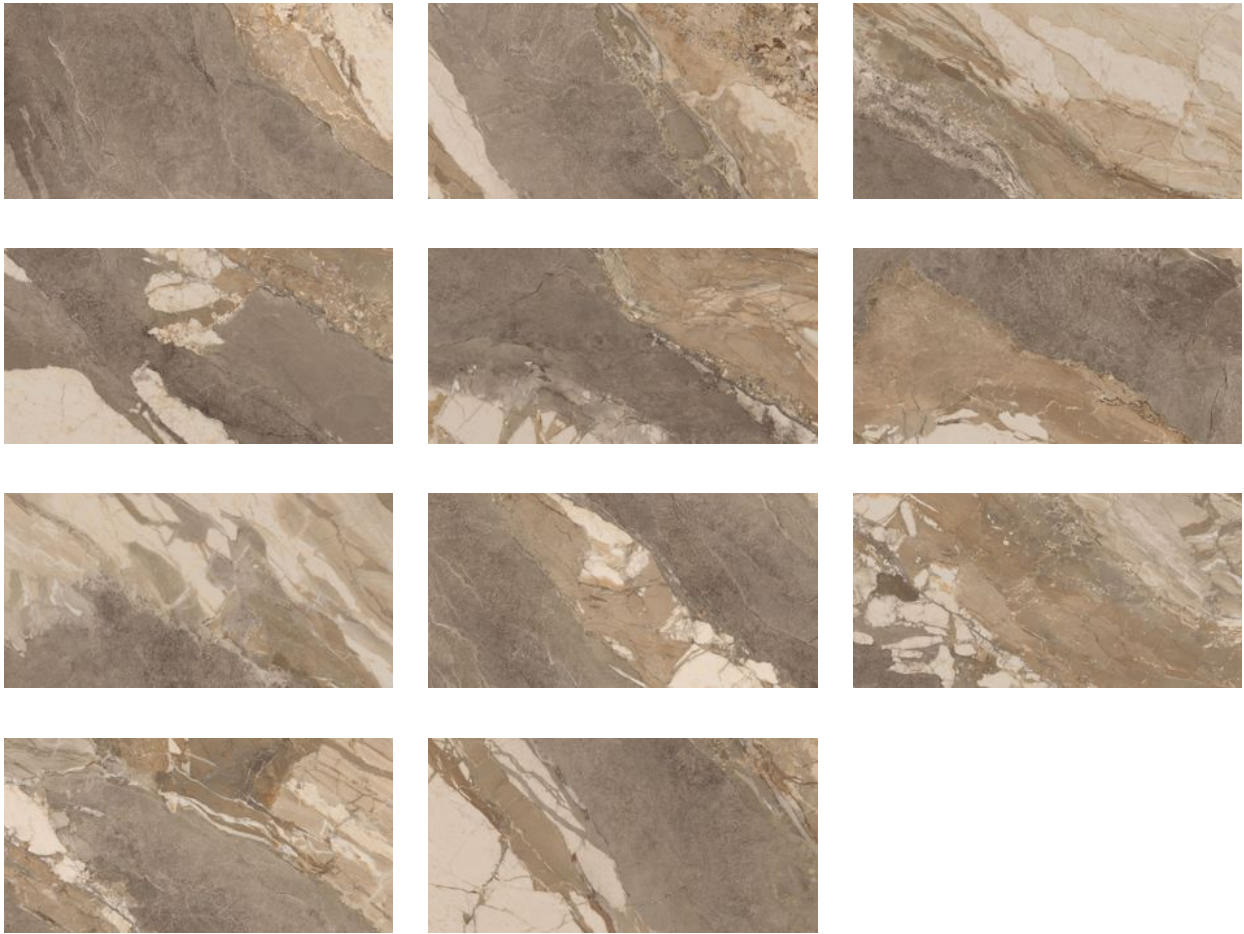

Tiles by Kia

PRODUCT DYNASTY TAUPE POLISHED/MATTE 24X48

Tile | 24"x48" | Porcelain

GRAPHIC VARIETY

ROOM SCENES

TECHNICAL DATA

CODE: QUDY-TA-2
NAME: Dynasty Taupe Polished/Matte 24X48
SIZE: 24"x48"
SERIES: Dynasty
FINISH: Polished/Matte
LOOK: Marble Look
BREAKING STRENGTH (APH): min. 35 N/mm²
BILLING UNIT: SF
CHEMICAL RESISTANCE (APH): Not Affected
FAMILY: Tile
FROST RESISTANCE: Yes
PEI: 4
SHADE VARIATION: V4
STAIN RESISTANCE (APH): Not Affected
STYLE: Traditional
SUITABLE FOR: Indoor, Outdoor, Pool, Backsplash, Shower
TYPOLOGY: Porcelain
THICKNESS (APH): 8.5 Mm
TYPE OF PIECE: Field Tile
USE: Floor and Wall
WATER ABSORPTION (APH): <=0.5%