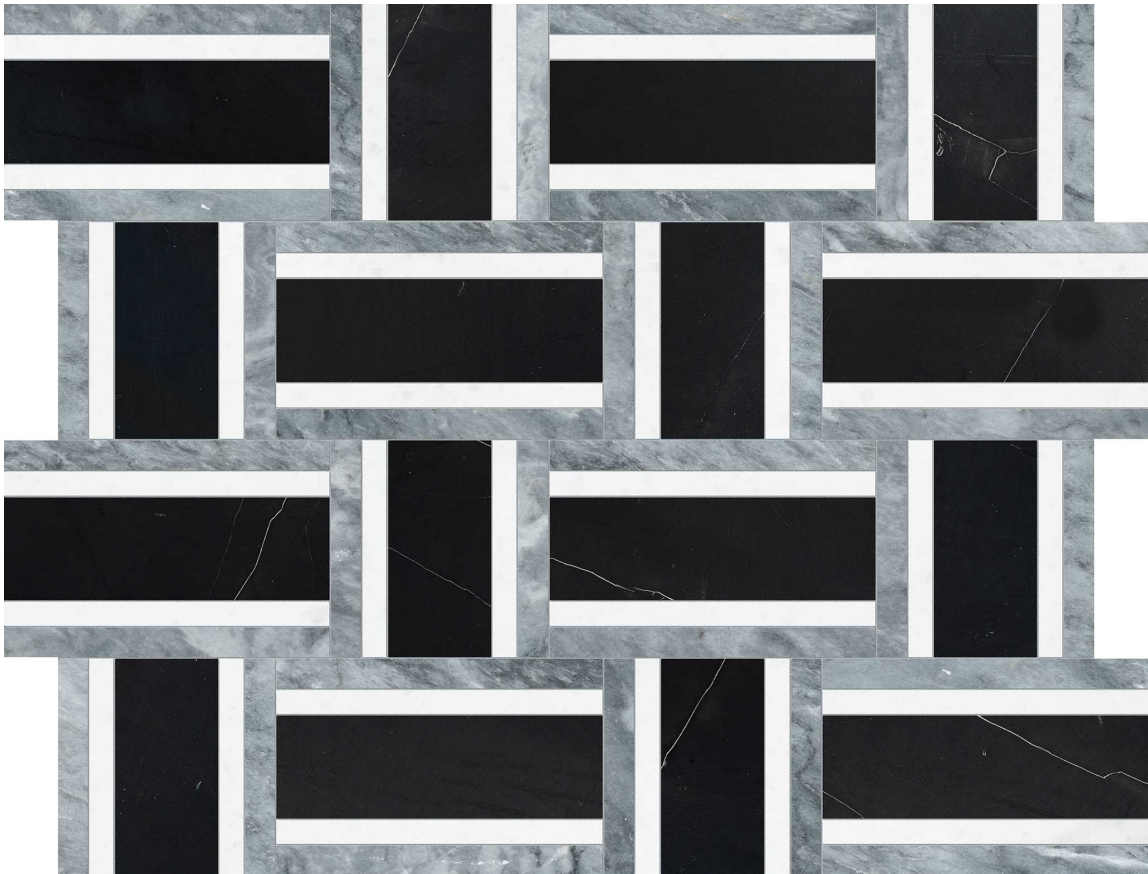

Tiles by Kia

PRODUCT

UTOPIO CESTO MONOCHROMO MOSAIC

Stone | 11.8"x14.75" | Natural Stone

TECHNICAL DATA

CODE: AS5001-04210

NAME: Utopio Cesto Monochromo Mosaic

SIZE: 11.8"x14.75"

SERIES: Utopio

FINISH: Polished w/ Honed

BILLING UNIT: SF

FAMILY: Stone

SUITABLE FOR: Indoor|Shower

TYPOLOGY: Natural Stone

TYPE OF PIECE: Mosaic

USE: Floor and Wall