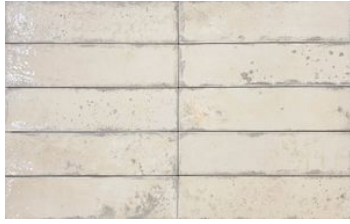

Tiles by Kia

SERIES JAMAICA

|| Porcelain

Inspired by the bold elegance of urban architecture, the Qualis Ceramica Jamaica collection brings a seamless blend of contemporary design and timeless appeal. Its glazed porcelain stoneware tiles, available in 3"x11" and 5"x5" formats, are crafted for versatility—perfect for walls, floors, backsplashes, pools, showers, and even outdoor spaces with frost-proof durability. With a glossy finish and a dynamic V3 shade variation, Jamaica creates striking, sophisticated interiors. The refined color palette—Blue, Cream, Grey, Teal, and White—invites limitless creative expression, making it an exceptional choice for both residential and commercial designs.

PRODUCTS

Jamaica Blue 3x11
3"x11" | Porcelain

Jamaica Cream 3x11
3"x11" | Porcelain

Jamaica Grey 3x11
3"x11" | Porcelain

Jamaica Teal 3x11
3"x11" | Porcelain

Jamaica White 3x11
3"x11" | Porcelain

Jamaica Blue .39x9 Bullnose
.39"x9" | Porcelain