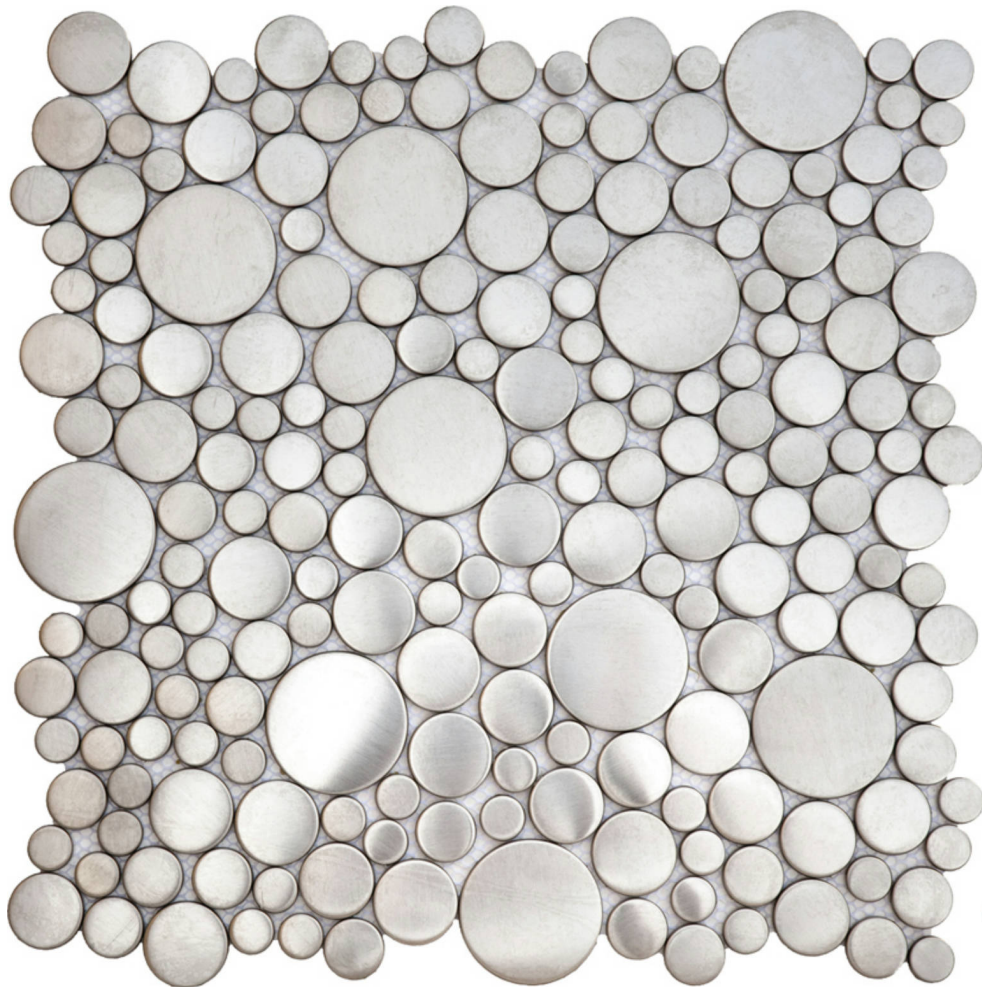

Tiles by Kia

PRODUCT

BRUSHED SILVER PENNY ROUNDS INOX METAL INTERLOCKING MOSAIC

Mosaic and Decorative Tile | 12.2"x12.2" | Metal

TECHNICAL DATA

CODE: RVCHAWM020

NAME: Brushed Silver Penny Rounds Inox Metal Interlocking Mosaic

SIZE: 12.2"x12.2"

SERIES: Chelsea Collection

LOOK: Multi-Look Mosaics

BILLING UNIT: SH

FAMILY: Mosaic and Decorative Tile

SUITABLE FOR: Backsplash,Indoor,Outdoor,Shower,Pool

TPOLOGY: Metal

TYPE OF PIECE: Mosaic