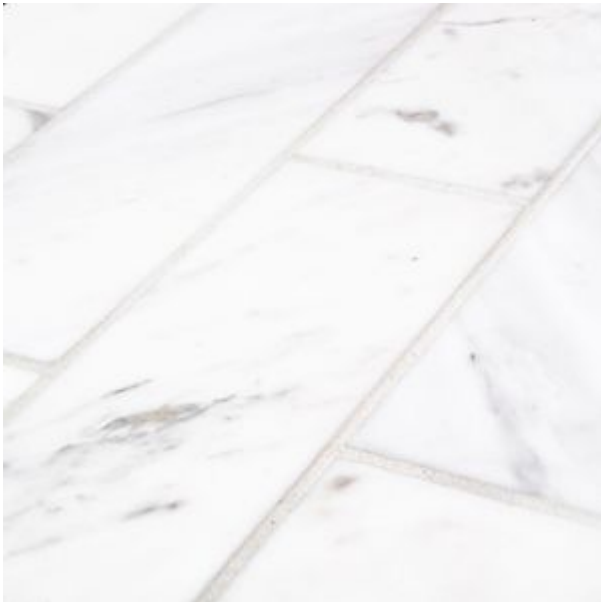

Tiles by Kia

PRODUCT CAMELLIA FIELD TILE 3" X 9"

Mosaic and Decorative Tile | 3"x9" | Marble

DETAILS

ROOM SCENES

TECHNICAL DATA

CODE: RVHA100
NAME: Camellia Field Tile 3" x 9"
SIZE: 3"x9"
SERIES: Hamptons Collection
FINISH: Honed
LOOK: Multi-Look Mosaics
BILLING UNIT: SH
FAMILY: Mosaic and Decorative Tile
SHADE VARIATION: V3
STYLE: Contemporary
SUITABLE FOR: Backsplash,Indoor
TYPOLOGY: Marble
TYPE OF PIECE: Field Tile
USE: Floor and Wall