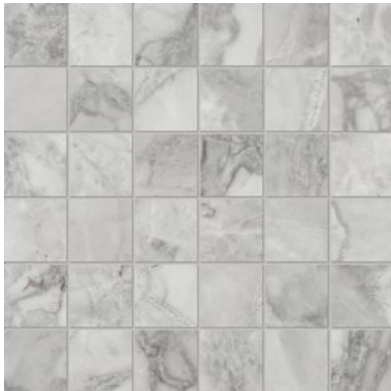

Tiles by Kia

PRODUCT FLORENCE 2X2 GRIGIO MATTE MOSAIC

Tile | 12"x12" | Glazed Porcelain

GRAPHIC VARIETY

TECHNICAL DATA

CODE: QUFC-GR-M
NAME: Florence 2X2 Grigio Matte Mosaic
SIZE: 12"x12"
SERIES: Florence
FINISH: Matt
LOOK: Marble Look
BREAKING STRENGTH (APH): >350 - >1600
BILLING UNIT: SF
CHEMICAL RESISTANCE (APH): CLASS A
DCOF (APH): MATTE ≥ 0.60
FAMILY: Tile
FROST RESISTANCE: Yes
MOSAIC CHIP SIZE: 2"x2"
PEI: 4
R VALUE (APH): MATTE R10
SHADE VARIATION: V3
STAIN RESISTANCE (APH): CLASS A & 5
STYLE: Contemporary
SUITABLE FOR: Indoor, Outdoor, Pool, Backsplash, Shower
TYPOLOGY: Glazed Porcelain
THICKNESS (APH): 8.4 mm
TYPE OF PIECE: Mosaic
USE: Floor and Wall
WATER ABSORPTION (APH): $\leq 0.5\%$