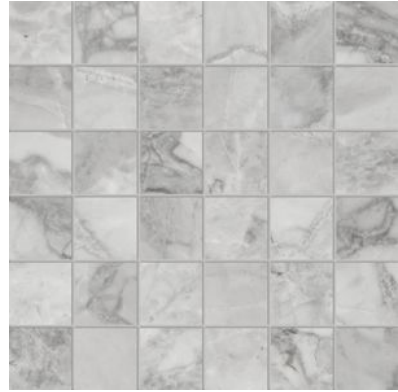

Tiles by Kia

PRODUCT FLORENCE 2X2 GRIGIO MATTE MOSAIC

Tile | 12"x12" | Glazed Porcelain

GRAPHIC VARIETY

TECHNICAL DATA

CODE: QUFC-GR-M
NAME: Florence 2X2 Grigio Matte Mosaic
SIZE: 12"x12"
SERIES: Florence
FINISH: Matt
LOOK: Marble Look
BREAKING STRENGTH (APH): >350 - >1600
BILLING UNIT: SF
CHEMICAL RESISTANCE (APH): CLASS A
DCOF (APH): MATTE ≥ 0.60
FAMILY: Tile
FROST RESISTANCE: Yes
MOSAIC CHIP SIZE: 2"x2"
PEI: 4
R VALUE (APH): MATTE R10
SHADE VARIATION: V3
STAIN RESISTANCE (APH): CLASS A & 5
STYLE: Contemporary
SUITABLE FOR: Indoor, Outdoor, Pool, Backsplash, Shower
TYPOLOGY: Glazed Porcelain
THICKNESS (APH): 8.4 mm
TYPE OF PIECE: Mosaic
USE: Floor and Wall
WATER ABSORPTION (APH): $\leq 0.5\%$