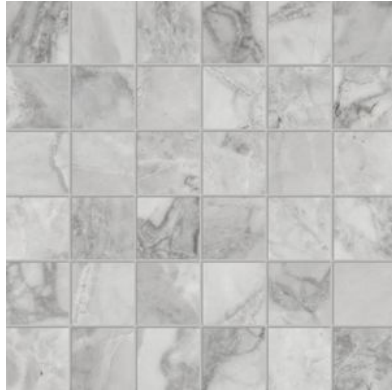

Tiles by Kia

PRODUCT FLORENCE 2X2 GRIGIO MATTE MOSAIC

Tile | 12"x12" | Glazed Porcelain

GRAPHIC VARIETY

TECHNICAL DATA

CODE: QUFC-GR-M
NAME: Florence 2X2 Grigio Matte Mosaic
SIZE: 12"x12"
SERIES: Florence
FINISH: Matt
LOOK: Marble Look
BREAKING STRENGTH (APH): >350 - >1600
BILLING UNIT: SF
CHEMICAL RESISTANCE (APH): CLASS A
DCOF (APH): MATTE ≥ 0.60
FAMILY: Tile
FROST RESISTANCE: Yes
MOSAIC CHIP SIZE: 2"x2"
PEI: 4
R VALUE (APH): MATTE R10
SHADE VARIATION: V3
STAIN RESISTANCE (APH): CLASS A & 5
STYLE: Contemporary
SUITABLE FOR: Indoor, Outdoor, Pool, Backsplash, Shower
TYPOLOGY: Glazed Porcelain
THICKNESS (APH): 8.4 mm
TYPE OF PIECE: Mosaic
USE: Floor and Wall
WATER ABSORPTION (APH): $\leq 0.5\%$