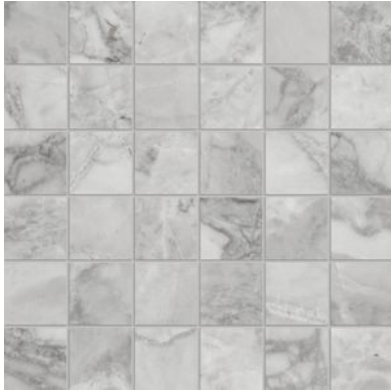

Tiles by Kia

PRODUCT FLORENCE 2X2 GRIGIO MATTE MOSAIC

Tile | 12"x12" | Glazed Porcelain

GRAPHIC VARIETY

TECHNICAL DATA

CODE: QUFC-GR-M
NAME: Florence 2X2 Grigio Matte Mosaic
SIZE: 12"x12"
SERIES: Florence
FINISH: Matt
LOOK: Marble Look
BREAKING STRENGTH (APH): >350 - >1600
BILLING UNIT: SF
CHEMICAL RESISTANCE (APH): CLASS A
DCOF (APH): MATTE ≥ 0.60
FAMILY: Tile
FROST RESISTANCE: Yes
MOSAIC CHIP SIZE: 2"x2"
PEI: 4
R VALUE (APH): MATTE R10
SHADE VARIATION: V3
STAIN RESISTANCE (APH): CLASS A & 5
STYLE: Contemporary
SUITABLE FOR: Indoor, Outdoor, Pool, Backsplash, Shower
TYPOLOGY: Glazed Porcelain
THICKNESS (APH): 8.4 mm
TYPE OF PIECE: Mosaic
USE: Floor and Wall
WATER ABSORPTION (APH): $\leq 0.5\%$