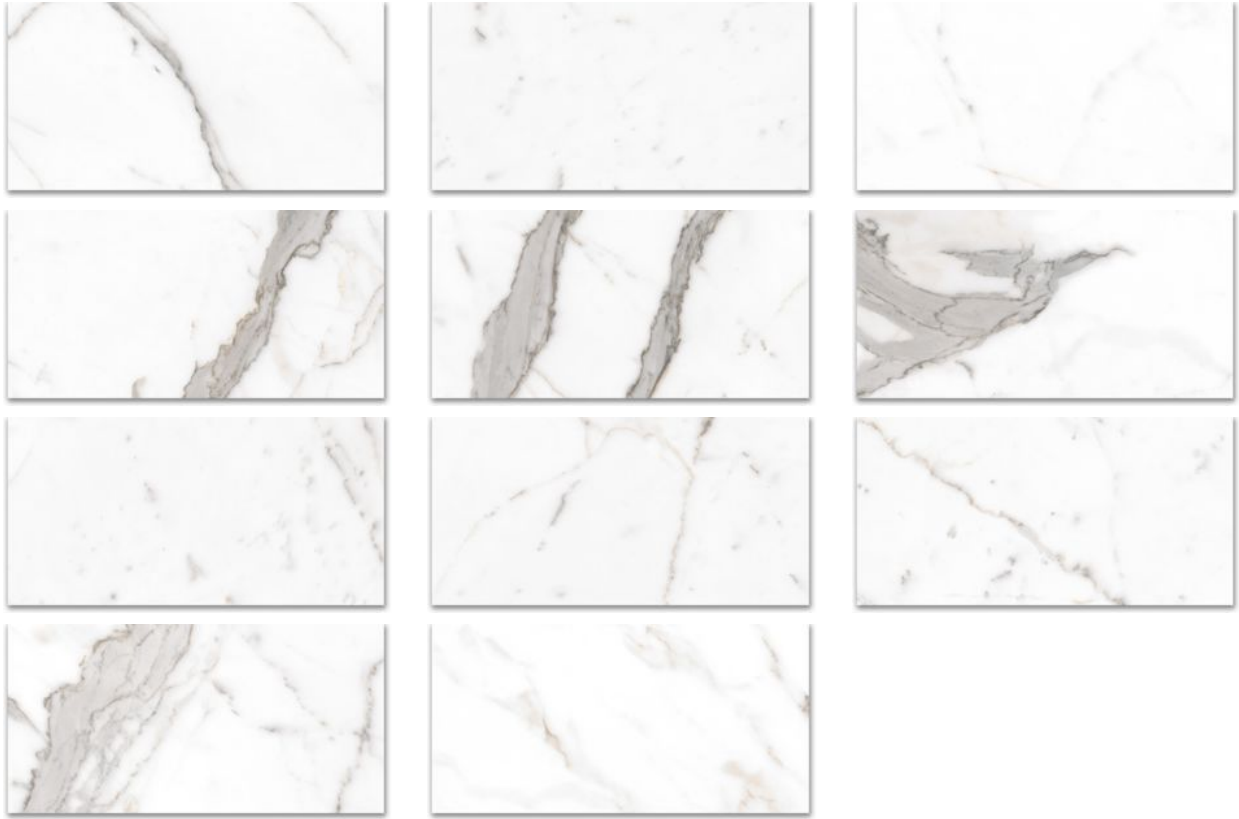

## PRODUCT 12X24 MATTE AMORE GREY

---

Tile | 12"x24" | Porcelain

## GRAPHIC VARIETY