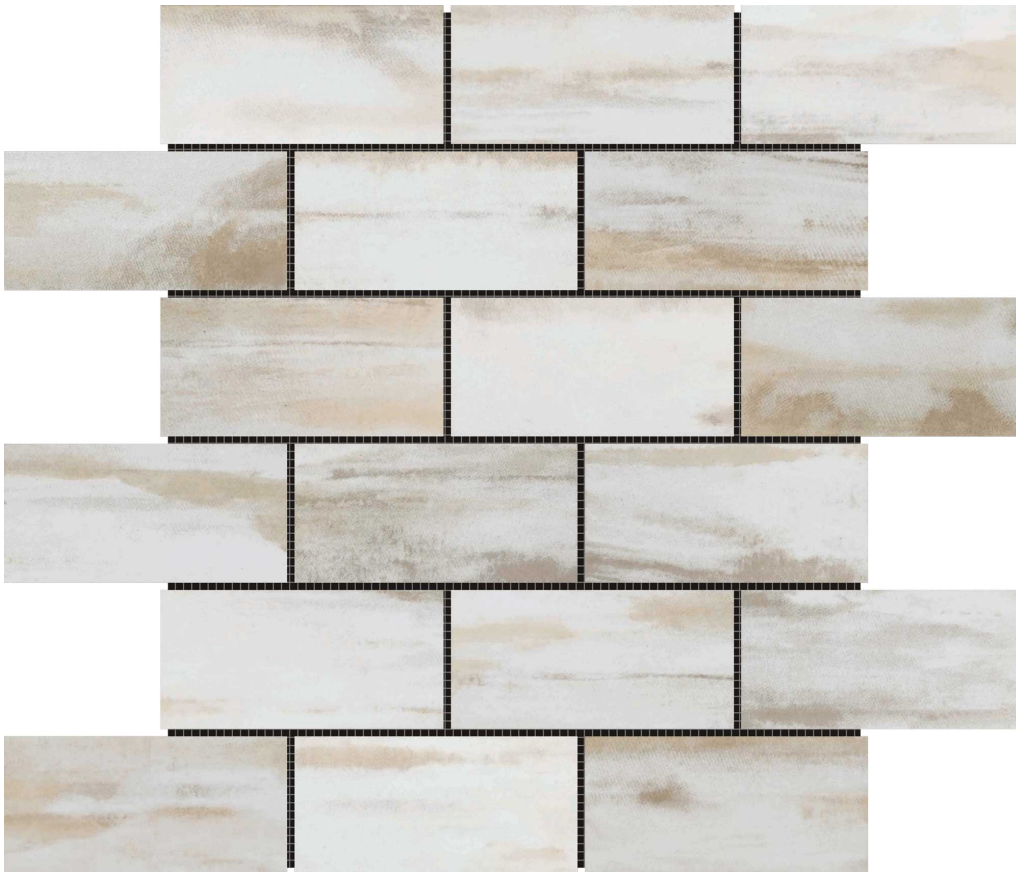

Tiles by Kia

PRODUCT

2\ "X4\ " GLAZED CERAMIC BEIGE MIX ROUGH SURFACE MOSAIC

Mosaic and Decorative Tile | 12"x12" | Slate

ROOM SCENES

TECHNICAL DATA

CODE: RVCHAWC010
NAME: 2"x4" Glazed Ceramic Beige Mix Rough Surface Mosaic
SIZE: 12"x12"
SERIES: Chelsea Collection
LOOK: Multi-Look Mosaics
BILLING UNIT: SH
FAMILY: Mosaic and Decorative Tile
MOSAIC CHIP SIZE: 2"x4"
SUITABLE FOR: Backsplash,Indoor,Outdoor,Shower,Pool
TYPOLOGY: Slate
TYPE OF PIECE: Mosaic
USE: Floor and Wall