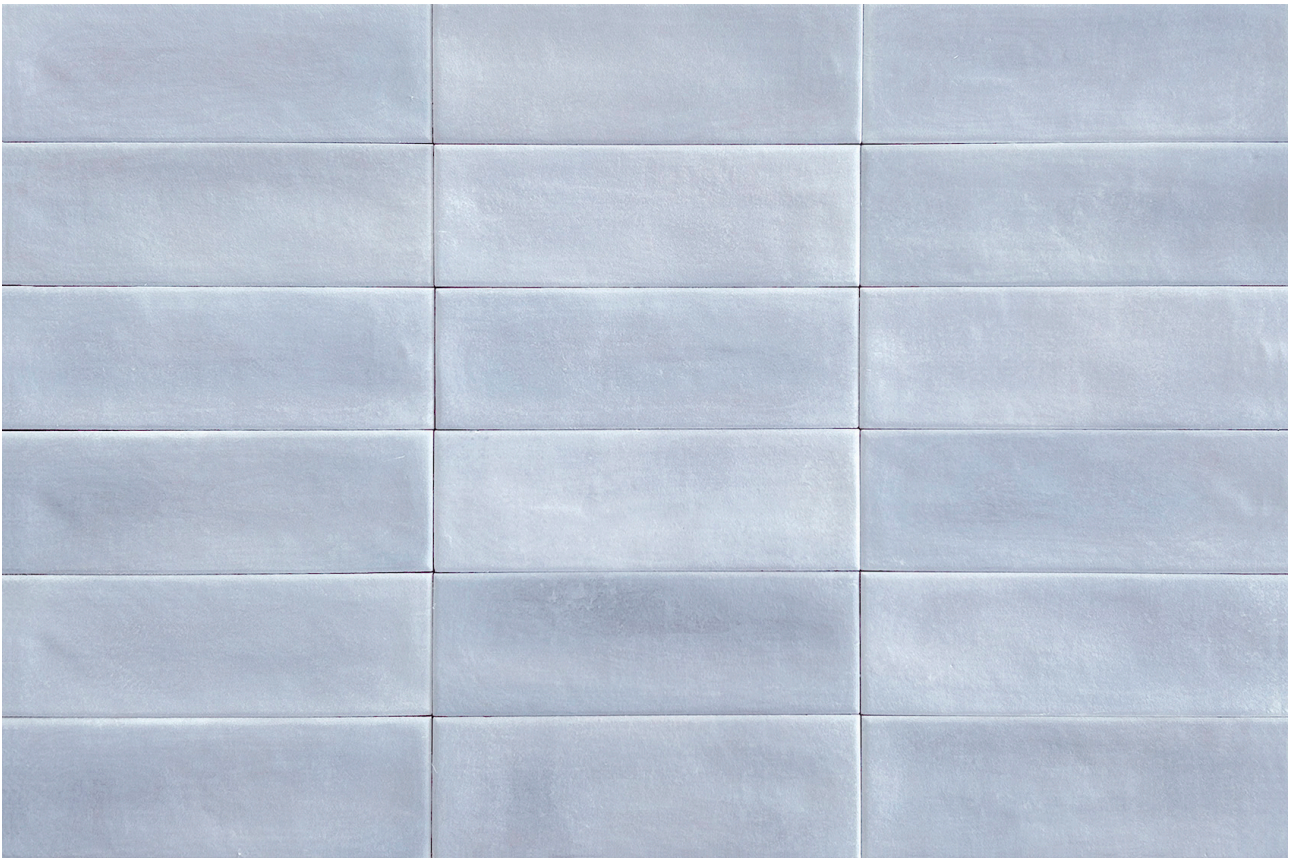

Tiles by Kia

PRODUCT ARUBA LAVENDER MATT 2X6

Tile | 2"x6" | Porcelain

GRAPHIC VARIETY

ROOM SCENES

TECHNICAL DATA

CODE: QUAU-LA-1M
NAME: Aruba Lavender Matt 2x6
SIZE: 2"x6"
SERIES: Aruba
FINISH: Matt
LOOK: Subway Tile
BILLING UNIT: SF
FAMILY: Tile
FROST RESISTANCE: Yes
PEI: 4
STYLE: Contemporary
SUITABLE FOR: Indoor, Outdoor, Pool, Backsplash, Shower
TYPOLOGY: Porcelain
TYPE OF PIECE: Field Tile
USE: Floor and Wall