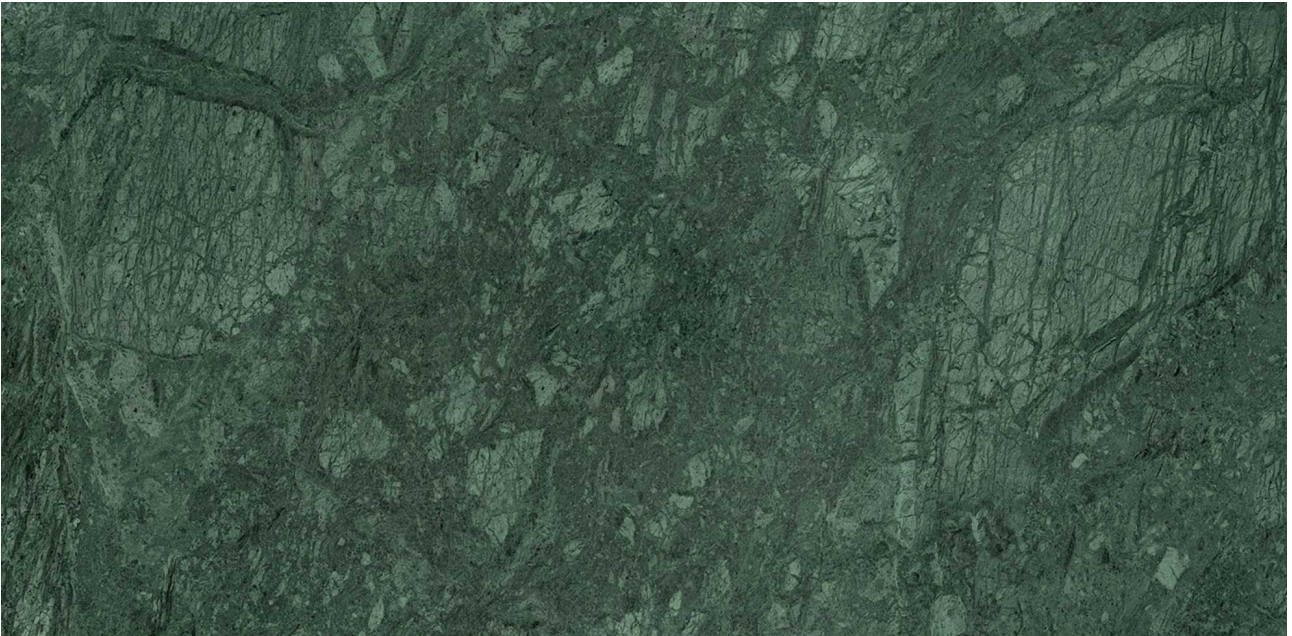

Tiles by Kia

PRODUCT DIOSA VERDE 12X24

Stone | 12"x24" | Marble

ROOM SCENES

TECHNICAL DATA

CODE: AS5000-06600

NAME: Diosa Verde 12x24

SIZE: 12"x24"

SERIES: Diosa Verde

FINISH: Polished

BILLING UNIT: SF

EDGE: Straight Edge

FAMILY: Stone

SUITABLE FOR: Indoor|Shower

TYPOLOGY: Marble

TYPE OF PIECE: Field Tile