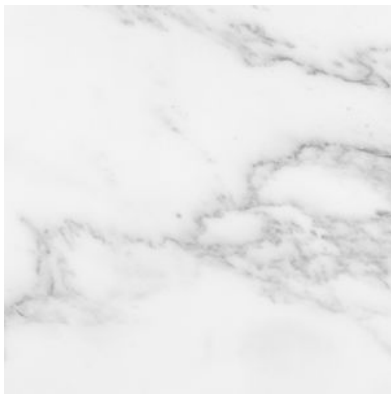

Tiles by Kia

PRODUCT FLORENCE 13X13F BIANCO MATTE

Tile | 13"x13" | Glazed Porcelain

GRAPHIC VARIETY

TECHNICAL DATA

CODE: QUFC-BI-1
NAME: Florence 13X13F Bianco Matte
SIZE: 13"x13"
SERIES: Florence
FINISH: Matt
LOOK: Marble Look
BREAKING STRENGTH (APH): >350 - >1600
BILLING UNIT: SF
CHEMICAL RESISTANCE (APH): CLASS A
DCOF (APH): MATTE ≥ 0.60
FAMILY: Tile
FROST RESISTANCE: Yes
PEI: 4
R VALUE (APH): MATTE R10
SHADE VARIATION: V3
STAIN RESISTANCE (APH): CLASS A & 5
STYLE: Contemporary
SUITABLE FOR: Indoor, Outdoor, Pool, Backsplash, Shower
TYPOLOGY: Glazed Porcelain
THICKNESS (APH): 7.6 mm
TYPE OF PIECE: Field Tile
USE: Floor and Wall
WATER ABSORPTION (APH): $\leq 0.5\%$