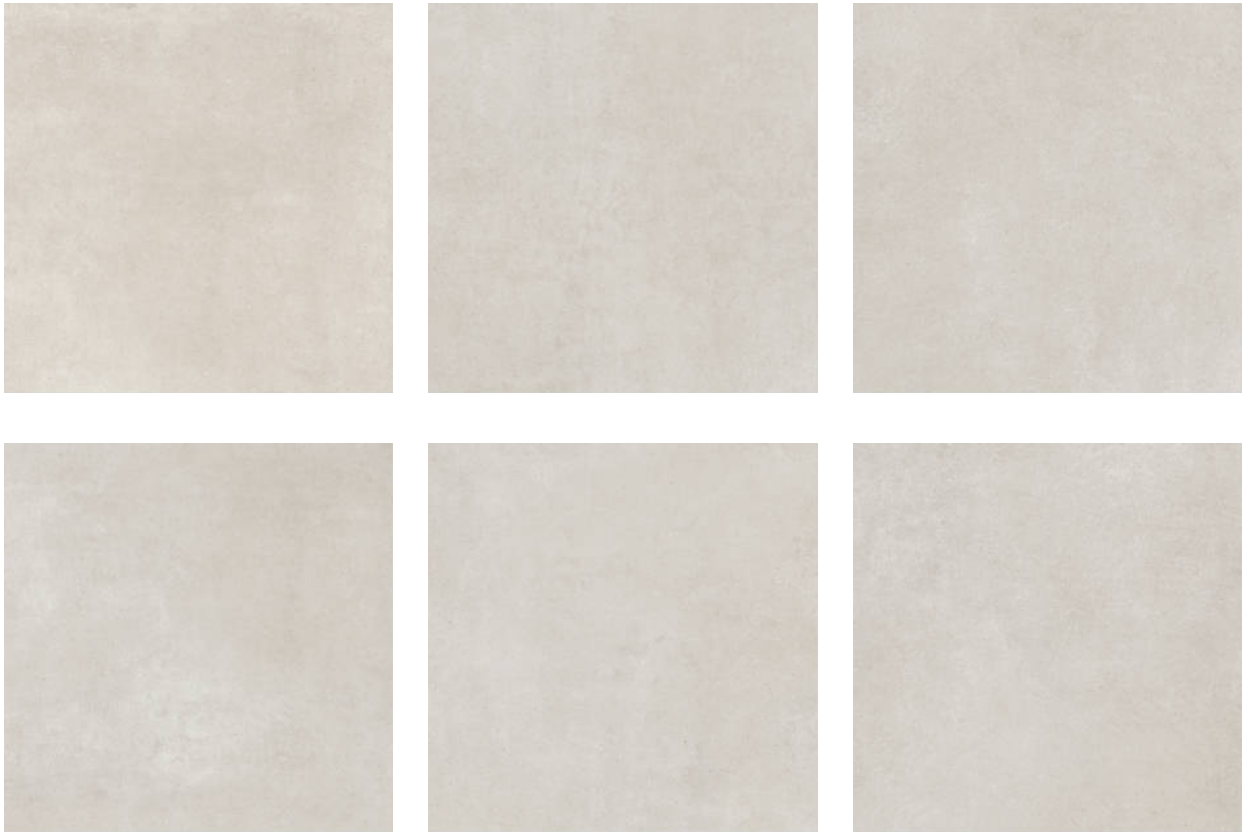

Tiles by Kia

PRODUCT ASHLAND 36X36 CREAM

Tile | 36"x36" | Porcelain

GRAPHIC VARIETY

DETAILS

ROOM SCENES

TECHNICAL DATA

CODE: QUAS-CR-6

NAME: Ashland 36X36 Cream

SIZE: 36"x36"

SERIES: Ashland

FINISH: Matt

LOOK: Concrete

BILLING UNIT: SF

EDGE: Rectified

FAMILY: Tile

FROST RESISTANCE: Yes

PEI: 4

SHADE VARIATION: V2

SPECIAL ORDER: Special Order

STYLE: Contemporary

SUITABLE FOR: Indoor|Shower|Outdoor

TPOLOGY: Porcelain

TYPE OF PIECE: Field Tile