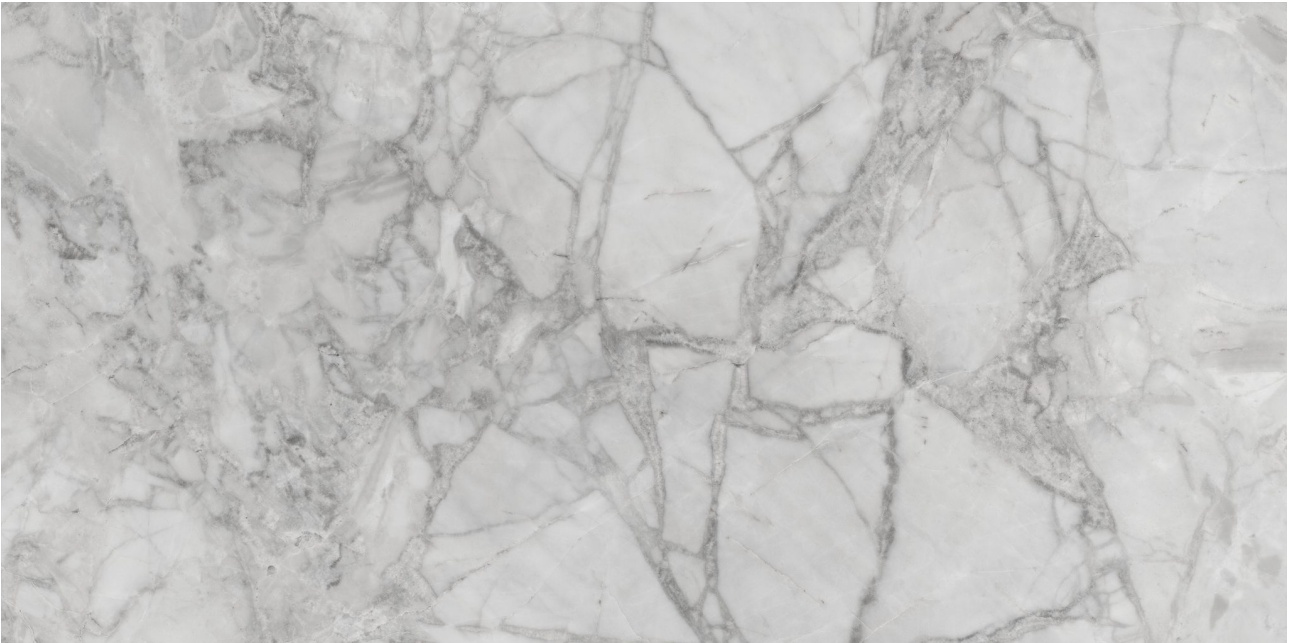

## PRODUCT FLORENCE 12X24F GRIGIO TEXTURE

---

Tile | 12"x24" | Glazed Porcelain

### TECHNICAL DATA

CODE: QUFC-GR-2T  
NAME: Florence 12X24F Grigio Texture  
SIZE: 12"x24"  
SERIES: Florence  
FINISH: Texture  
LOOK: Marble Look  
BREAKING STRENGTH (APH): >350 - >1600  
BILLING UNIT: SF  
CHEMICAL RESISTANCE (APH): CLASS A  
DCOF (APH): MATTE  $\geq 0.60$   
FAMILY: Tile  
FROST RESISTANCE: Yes  
PEI: 4  
R VALUE (APH): MATTE R10  
SHADE VARIATION: V3  
STAIN RESISTANCE (APH): CLASS A & 5  
STYLE: Contemporary  
SUITABLE FOR: Indoor, Outdoor, Pool, Backsplash, Shower  
TYPOLOGY: Glazed Porcelain  
THICKNESS (APH): 8.4 mm  
TYPE OF PIECE: Field Tile  
USE: Floor and Wall  
WATER ABSORPTION (APH):  $\leq 0.5\%$