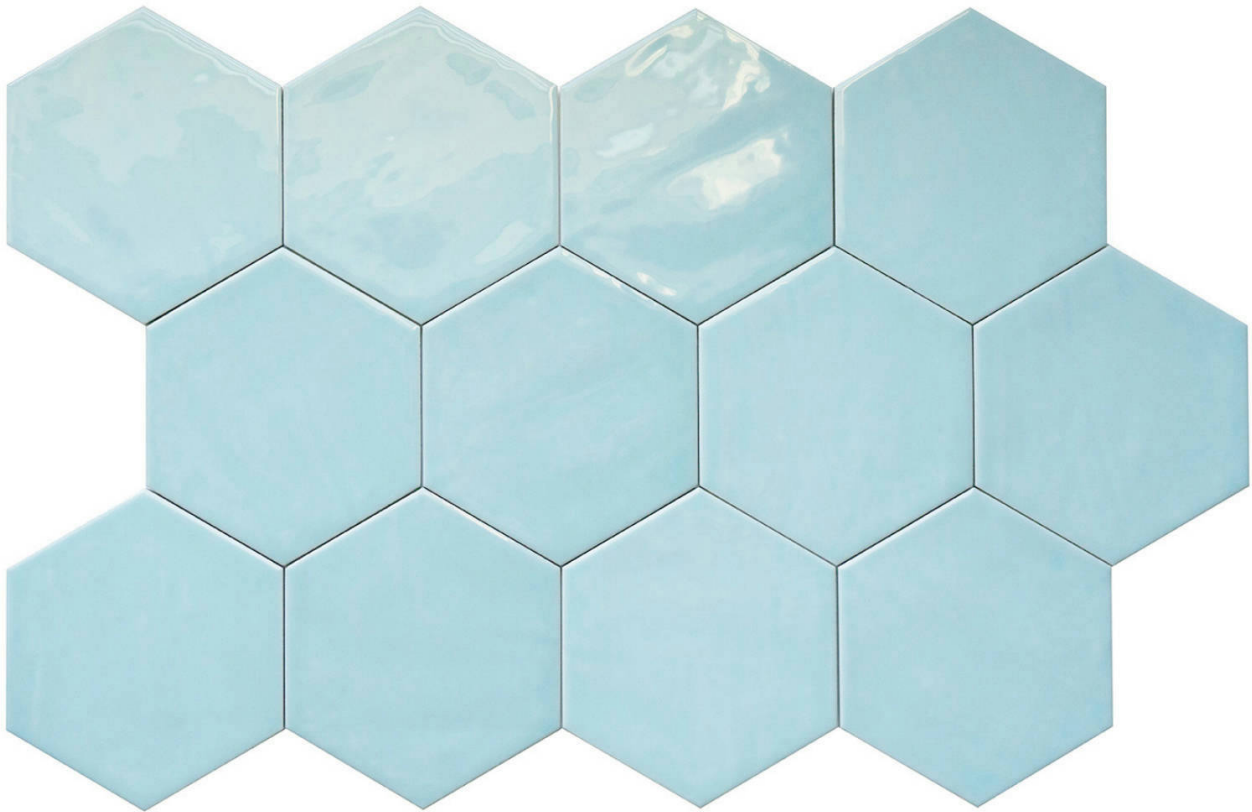

### RONDA 5.5X6.3" BLUE HEXAGON

---

Tile | 5.5"x6.3" | Porcelain

## **TECHNICAL DATA**

CODE: QURN-BL-1  
NAME: Ronda 5.5X6.3" Blue Hexagon  
SIZE: 5.5"x6.3"  
SERIES: Ronda  
FINISH: Gloss  
LOOK: Hand-crafted  
BILLING UNIT: SF  
FAMILY: Tile  
FROST RESISTANCE: Yes  
PEI: 3  
SHADE VARIATION: V1  
STYLE: Traditional  
SUITABLE FOR: Backsplash|Indoor|Outdoor|Pool|Shower  
TYPOLOGY: Porcelain  
TYPE OF PIECE: Field Tile  
USE: Floor and Wall