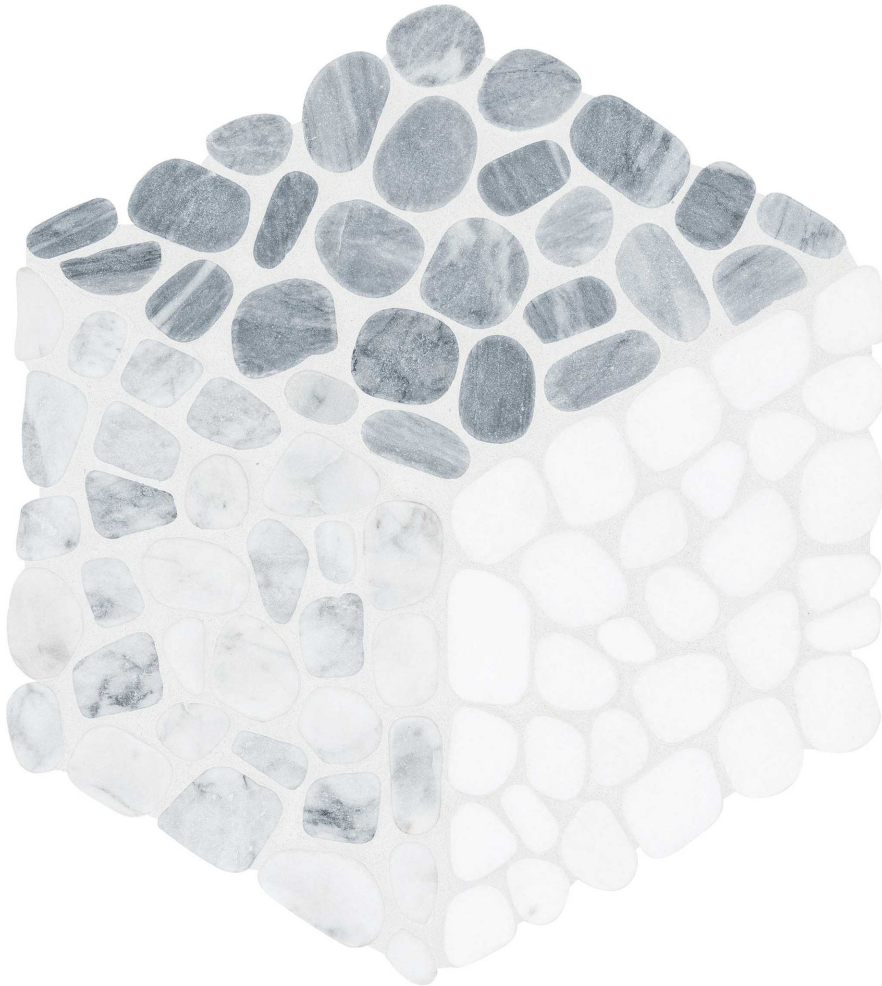

Tiles by Kia

PRODUCT CABANA RIVER NODE PEBBLE

Stone | 10.2"×11.8" | Marble

TECHNICAL DATA

CODE: AS5001-04480

NAME: Cabana River Node Pebble

SIZE: 10.2"×11.8"

SERIES: Cabana

FINISH: Tumbled

BILLING UNIT: SF

FAMILY: Stone

SUITABLE FOR: Indoor|Shower

TYPOLOGY: Marble

TYPE OF PIECE: Mosaic

USE: Floor and Wall

NOTES: Mosaic sheet sizes are nominal and may vary slightly due to standard manufacturing tolerances.